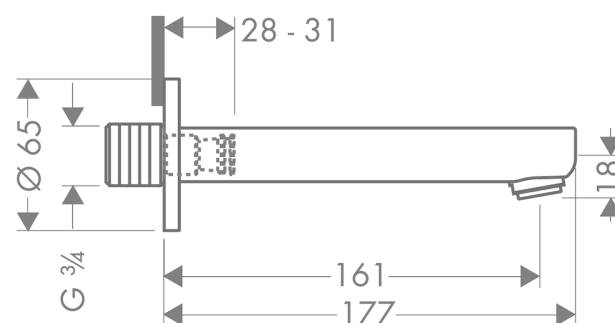

Scale drawing