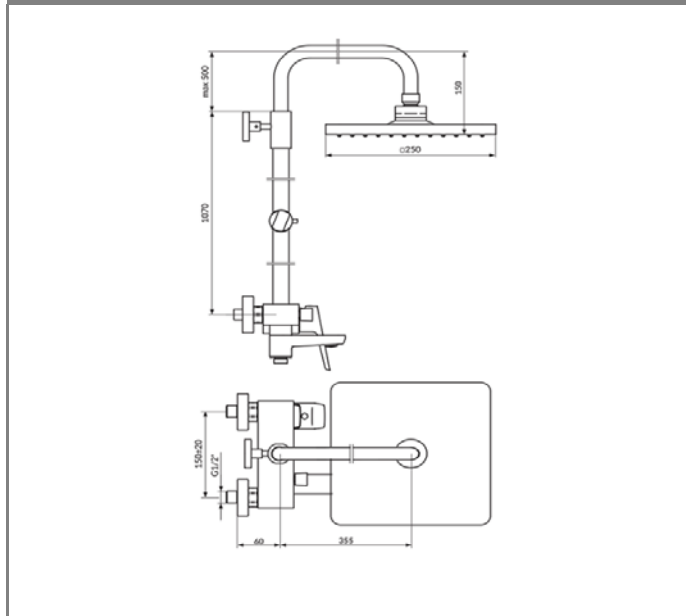

TEHNIČKA SKICA Technical draft

TEHNIČKI PODACI

Jednoručna baterija
Montaža na zid
Klasa protoka 9lit/min
Tuš ruža 250x250mm sa zglobom
Keramički mešač KEROX® 35 OP HWS
Automatski prebacivač NEOPERL® CDV-18
Easy Clean STOLZ tuš ručica
STOLZ duplo pleteno tuš crevo 150cm
HD ekscentar kolena 48mm sa utišivačem
Klasa bučnosti II

RADNI USLOVI

Maksimalni radni pritisak: 5 bar
Preporučeni radni pritisak: 3 bar
Minimalni radni pritisak: 1 bar
Maksimalna dozvoljena temperatura: 80°C
Preporučena temperatura vode: 60°C

TECHNICAL DETAILS

Single lever mixer
Wall assembly
Flow rate 9 lit/min
Shower rose 250x250mm with knob
Ceramic cartridge KEROX® 35 OP HWS
Automatic diverter NEOPERL® CDV-18
Easy Clean STOLZ hand shower
STOLZ double locked shower hose 150cm
HD 48mm eccentric connectors with silencer
Noise level II

WORKING CONDITIONS

Max. working pressure : 5 bar
Suggested working pressure : 3 bar
Min. working pressure : 1 bar
Max. working temperature : 80°C
Suggested max. water temperature : 60°C

www.rosan.rs

Srbija, 24420 Kanjiža, Dušana Popovića 10.

tel.+381 24-876-744 fax +381 24-876-756, info@rosan.rs

STOLZ