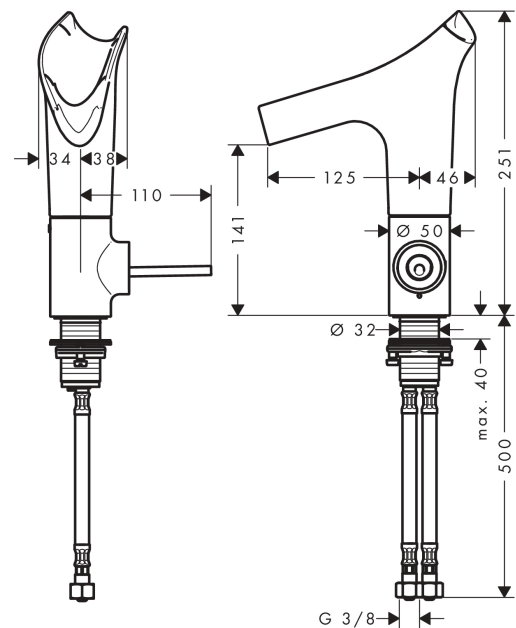

AXOR Starck V
Single lever basin mixer 140 with glass spout
 Surfaces: **White** Article Number: **12112450**

Description

product features

- ComfortZone 140
- projection 125 mm
- swivel range adjustable in 2 steps to 120° or 145°
- laminar spray
- EasyClick connection between body and spout with SafetyStop-function
- spout is dishwasher safe
- material spout: crystal glass
- flow rate at 3 bar: 4 l/min
- joystick ceramic cartridge
- non-closing flush grated valve
- connection dimension: DN15
- handle can be positioned on the right or left
- handle position on the side: bottom-side at the base body (not suitable for wash bowls)

Technology

Design awards

reddot award 2015
winner

Product image

Scale drawing

AXOR Starck V
Single lever basin mixer 140 with glass spout
Surfaces: **White** Article Number: **12112450**

Flowchart