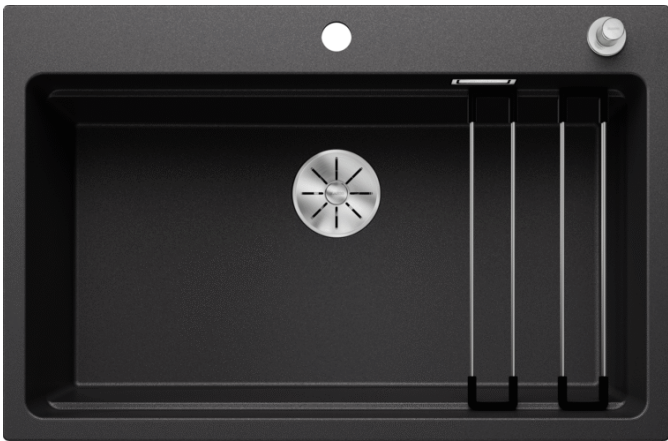

Product information sheet ETAGON 8

Item no. 525177

Benefits

- Generous staggered bowl with added functionality
- Integrated step creates an additional functional level
- Clever system concept with versatile ETAGON rails
- High-quality features with the covered C-overflow and InFino drain system – elegantly integrated and easy-care
- Installation from above, with elegant, low-profile rim and continuous tap ledge

Colours

Available colours:

- black
- anthracite
- rock grey
- volcano grey
- alu metallic
- white
- soft white
- tartufo
- coffee

SILGRANIT anthracite

Scope of supply

- 2 x ETAGON rails in stainless steel
- waste kit with space-saving pipe
- 3 ½" InFino basket strainer with drain remote control (pop-up chrome-plated)