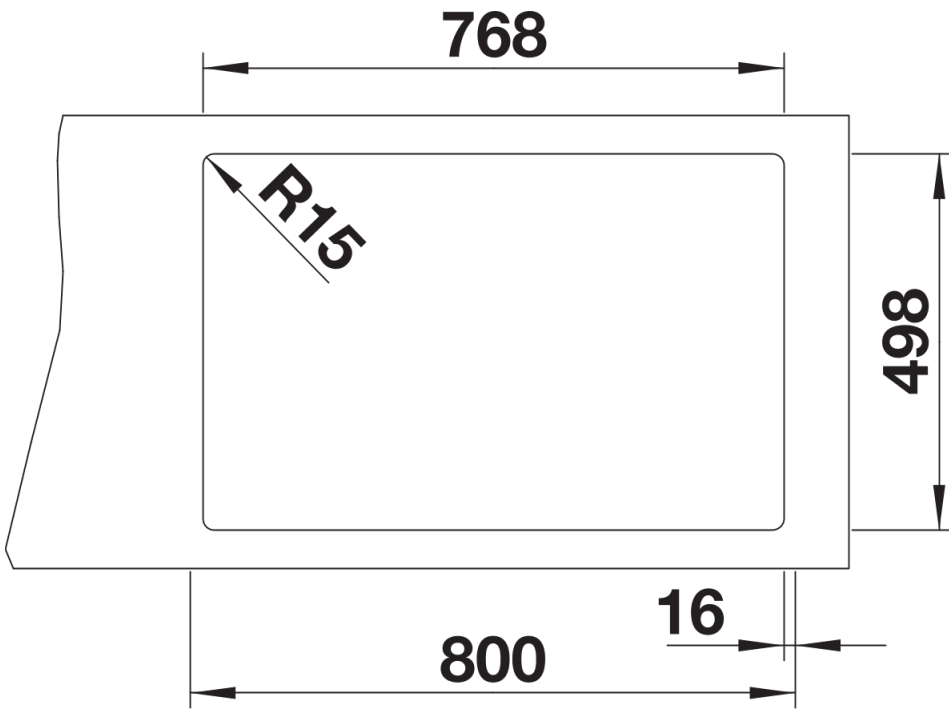

Product information sheet ETAGON 8

Item no. 525177

Benefits

- Generous staggered bowl with added functionality
- Integrated step creates an additional functional level
- Clever system concept with versatile ETAGON rails
- High-quality features with the covered C-overflow and InFino drain system – elegantly integrated and easy-care
- Installation from above, with elegant, low-profile rim and continuous tap ledge

Colours

Available colours:

- black
- anthracite
- rock grey
- volcano grey
- alu metallic
- white
- soft white
- tartufo
- coffee

SILGRANIT anthracite

Scope of supply

- 2 x ETAGON rails in stainless steel
- waste kit with space-saving pipe
- 3 ½" InFino basket strainer with drain remote control (pop-up chrome-plated)

234164 - 2 x ETAGON rails

Details

Top view

Cut-out

Front view

Side view