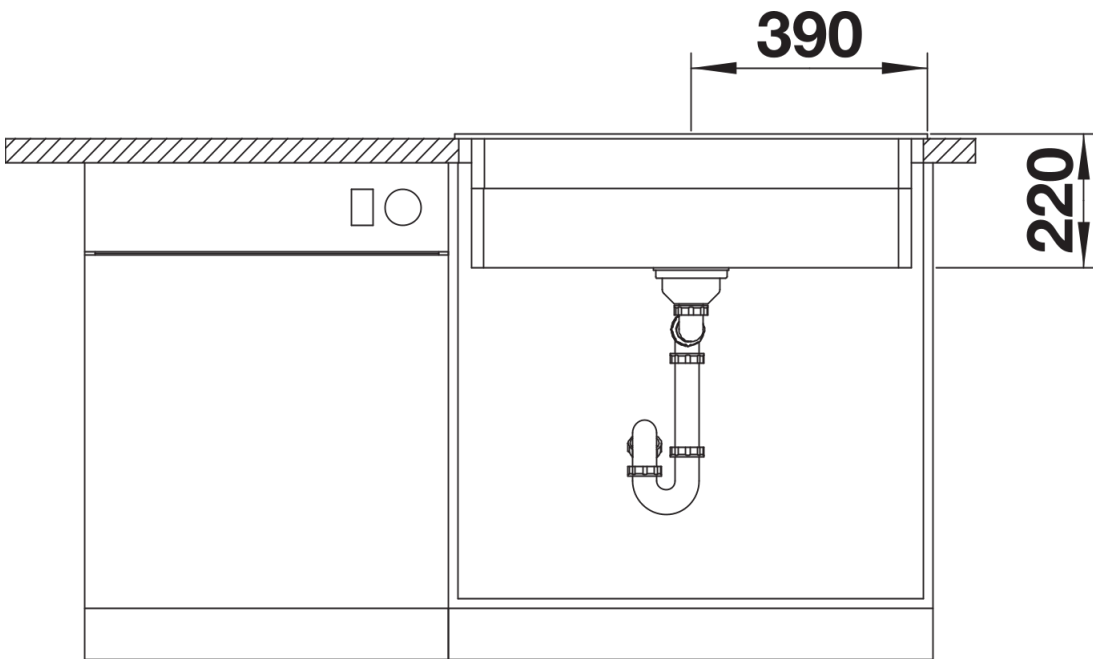

Product information sheet ETAGON 8

Item no. 525177

Benefits

- Generous staggered bowl with added functionality
- Integrated step creates an additional functional level
- Clever system concept with versatile ETAGON rails
- High-quality features with the covered C-overflow and InFino drain system – elegantly integrated and easy-care
- Installation from above, with elegant, low-profile rim and continuous tap ledge

Colours

Available colours:

- black
- anthracite
- rock grey
- volcano grey
- alu metallic
- white
- soft white
- tartufo
- coffee

SILGRANIT anthracite

Scope of supply

- 2 x ETAGON rails in stainless steel
- waste kit with space-saving pipe
- 3 ½" InFino basket strainer with drain remote control (pop-up chrome-plated)

234164 - 2 x ETAGON rails

Details

Top view

Cut-out

Front view

Side view