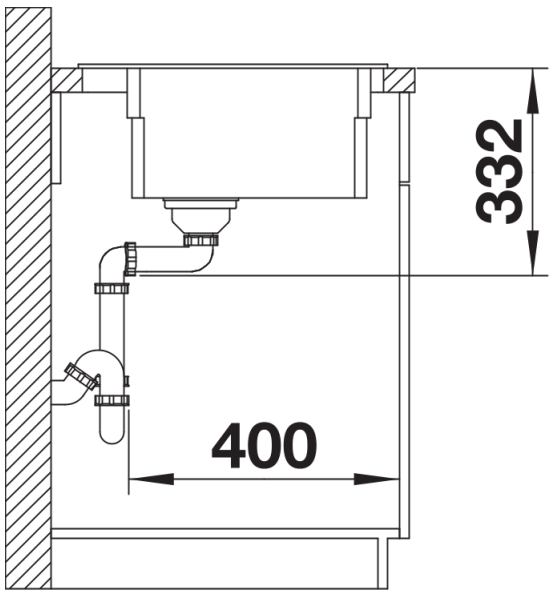

Product information sheet ETAGON 8

Item no. 525177

Benefits

- Generous staggered bowl with added functionality
- Integrated step creates an additional functional level
- Clever system concept with versatile ETAGON rails
- High-quality features with the covered C-overflow and InFino drain system – elegantly integrated and easy-care
- Installation from above, with elegant, low-profile rim and continuous tap ledge

234164 - 2 x ETAGON rails

Details

Top view

Cut-out

Front view

Side view