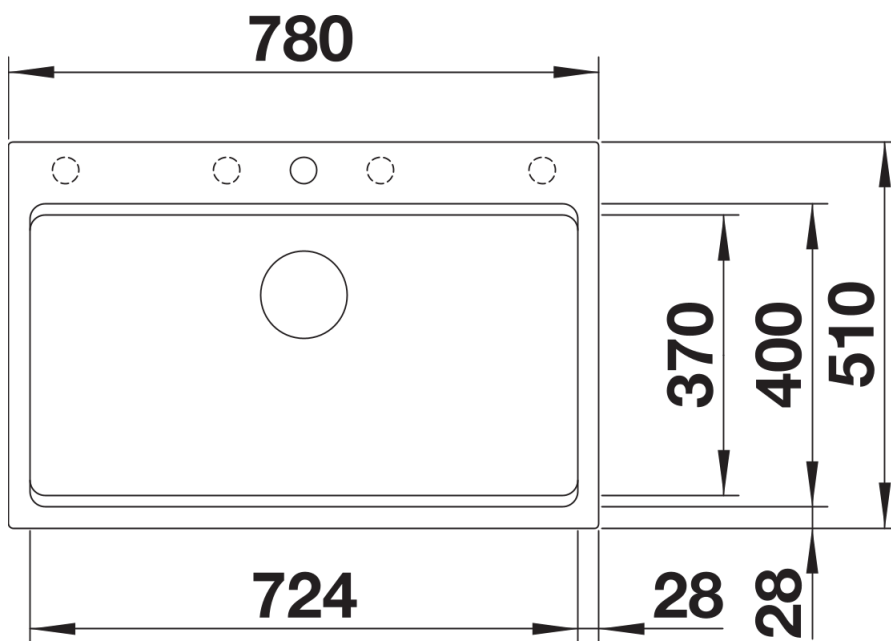

Product information sheet ETAGON 8

Item no. 525177

Benefits

- Generous staggered bowl with added functionality
- Integrated step creates an additional functional level
- Clever system concept with versatile ETAGON rails
- High-quality features with the covered C-overflow and InFino drain system – elegantly integrated and easy-care
- Installation from above, with elegant, low-profile rim and continuous tap ledge

Colours

Available colours:

- black
- anthracite
- rock grey
- volcano grey
- alu metallic
- white
- soft white
- tartufo
- coffee

SILGRANIT anthracite

Scope of supply

- 2 x ETAGON rails in stainless steel
- waste kit with space-saving pipe
- 3 ½" InFino basket strainer with drain remote control (pop-up chrome-plated)

234164 - 2 x ETAGON rails

Details

Top view

Cut-out

Front view

Side view