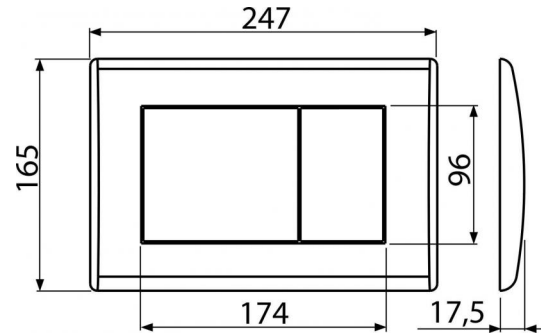

# M278

Flush plate for pre-wall installation systems, black-matt

### Order number, Logistic information

Code	EAN		Weight (kus   packing   palett)	Dimensions (piece   packing)	Quantity (packing   palett)
M278	8595580501686	Černá-mat	0,3851   0,3619   30,1332 kg	250×40×175   595×245×395 mm	25   700 pcs