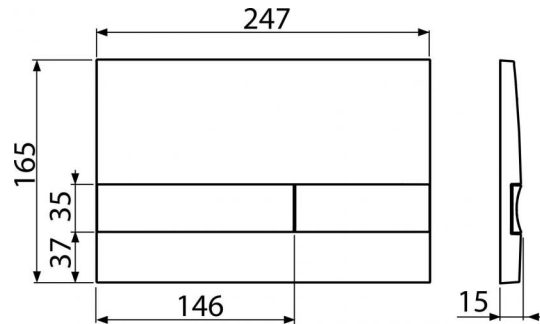

M1722

Flush plate for pre-wall installation systems, chrome-matt

Application

For pre-wall installation systems and concealed WC cisterns

Features

- Double-acting mechanical flushing
- Compatible with all Alcaplast pre-wall installation systems and cisterns for building into solid walls
- Material: plastic
- The possibility of combining different colors of the base plate and flush plates
- Surface finish: chrome-matt

Scope of supply

- Template for correct flush plate setup
- Flushing mechanism screws 2 pcs
- Flush plate
- Fixing frame of the flush plate
- Threaded frame clamp 2 pcs

Order number, Logistic information

Code	EAN		Weight (kus | packing | palett)	Dimensions (piece | packing)	Quantity (packing | palett)
M1722	8595580532017	Chrom-mat	0,2587 | 10,0225 | 300,6300 kg	250x40x175 | 595x245x395 mm	25 | 700 pcs

Guarantee

2/2 years

Customs code

39269097

Technical specifications

- Operating force < 20 N