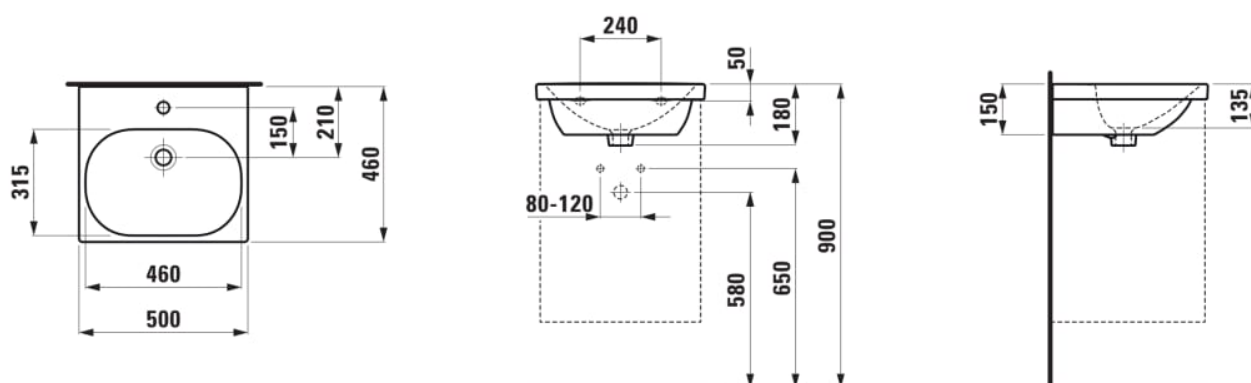

LUA

Washbasin

DIMENSIONS

Length	500 mm
Width	460 mm
Height	180 mm

COLOUR AND FINISH

<input type="checkbox"/>	000 White
--------------------------	-----------

OPTIONS

104 - one tap hole, centre

Basin capacity (l) : 5.1

Bowl depth (mm) : 135

Bowl length (mm) : 460

Bowl position : Central

Bowl width (mm) : 315

Installation type : Wall-hung

Internal Shape : 4 - Oval

Material : Vitreous china

Net weight (kg) : 11.8

Number of fixing points : 2

Shape : Rectangular

Tap hole configuration : 1 tap hole in the middle

TECHNICAL DRAWINGS

COMPATIBLE WITH

Basin mixer Eco+,
projection 135 mm, fixed
spout, without pop-up
waste

H3110810041201

Basin mixer Eco+
projection 135 mm, fixed
spout, with pop-up waste

H3110810041241

Vanity unit, 2 drawers,
matches vanity washbasin
H810081

H403512112...1

LUA

A design language that has been reduced to the essentials. Clear, geometric lines united in one continuous form. This results in a versatile bathroom programme for private and public architecture alike. With LUA, Toan Nguyen has succeeded in creating yet another stylistic bathroom culture that will be a long-term common denominator. The collection of fittings designed with the same ambition, perfectly shaped bathtubs and the extensive LANI furniture range complete LUA are turned into a true total bathroom solution.