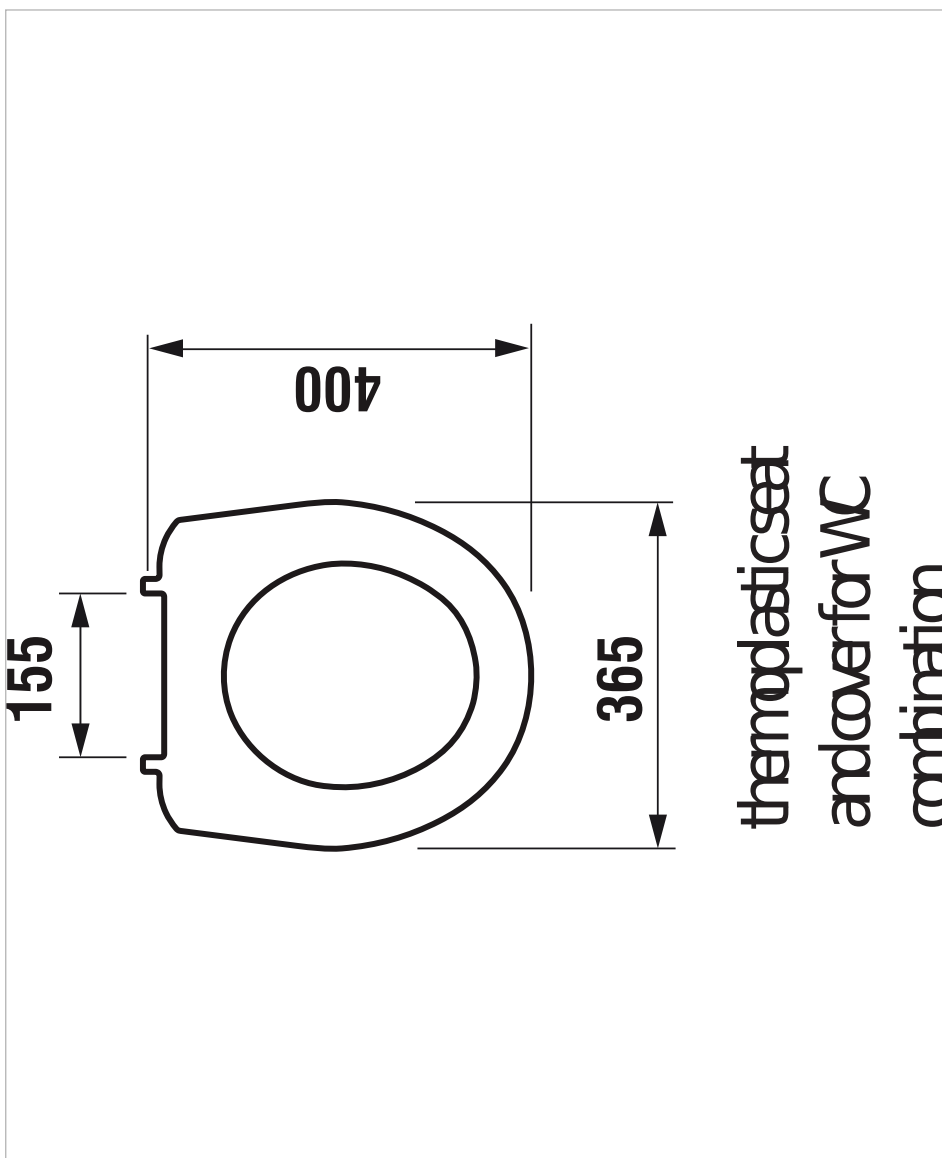

#### Compatible with

826384 Floorstanding WC combi compl  
washdown oblique

826386 Floorstanding WC combi compl  
washdown horizontal

826387 Floorstanding WC combi compl  
washdown vertical

Easy-to-remember, attractive, and namely practical look of Lyra Plus ceramics is typical for traditional washbasins with siphon covers or columns, as well as built-in washbasins with ingenious storage spaces.

#### Technical drawings

thermoplastic seat  
and cover for WC  
combination