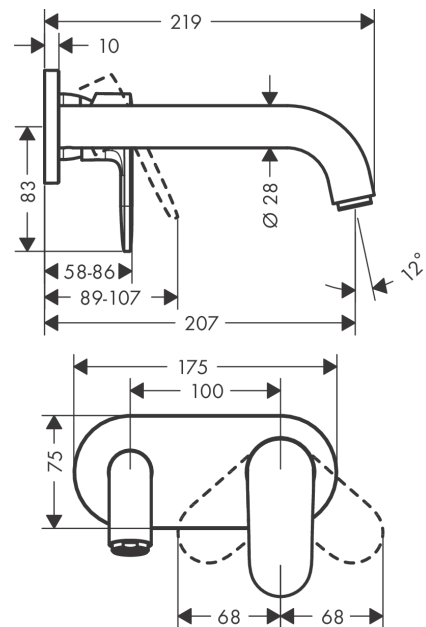

Vernis Blend

Single lever basin mixer for concealed installation wall-mounted with spout 20,7 cm

Surfaces: **Matt Black** Article Number: **71576670**

Description

product features

- projection: 207 mm
- spray type: normal spray
- maximum flow rate at 3 bar: 5 l/min
- ceramic cartridge
- suitable for continuous flow water heaters
- connection type: basic set
- connection dimension: DN15
- handle can be positioned on the right or left, depends on the basic set installation

Technology

Product image

Scale drawing

Flowchart

Vernis Blend

Single lever basin mixer for concealed installation wall-mounted with spout 20,7 cm

Surfaces: **Matt Black** Article Number: **71576670**

Exploded Drawing

Year of production: >04/21

Vernis Blend

Single lever basin mixer for concealed installation wall-mounted with spout 20,7 cm

Surfaces: **Matt Black** Article Number: **71576670**

Spare part list

Year of production: >04/21

Pos.	Description	Article Number	Price	PU
1	spout cpl.	93710670	€ 67,00	1
2	aerator M24x1	92254670	€ 53,91	1
3	hollow set screw M5x5	98446000	€ 3,21	1
4	handle	93678670	€ 42,36	1
5	screw cover	96338000	€ 3,21	1
6	sleeve	98790670	€ 42,36	1
7	nut	95622000	€ 35,94	1
8	O-ring 39x1,5	98400000	€ 3,21	1
9	cartridge, assy	92730000	€ 57,12	1
10	locking screw for handle	95140000	€ 5,24	1
11	seal	95008000	€ 8,45	1
12	adapter for cartridge	95779000	€ 13,92	1
13	O-ring 26x2	98147000	€ 3,21	1
14	escutcheon	93714XXX	-	-
15	connecting thread G½	93771000	€ 22,37	1
16	O-ring 13x2	98128000	€ 3,21	1
a	base body	13622180	-	1
b	waste	50001670	-	1
c	extension set 25 mm for 13622180	31971000	-	1