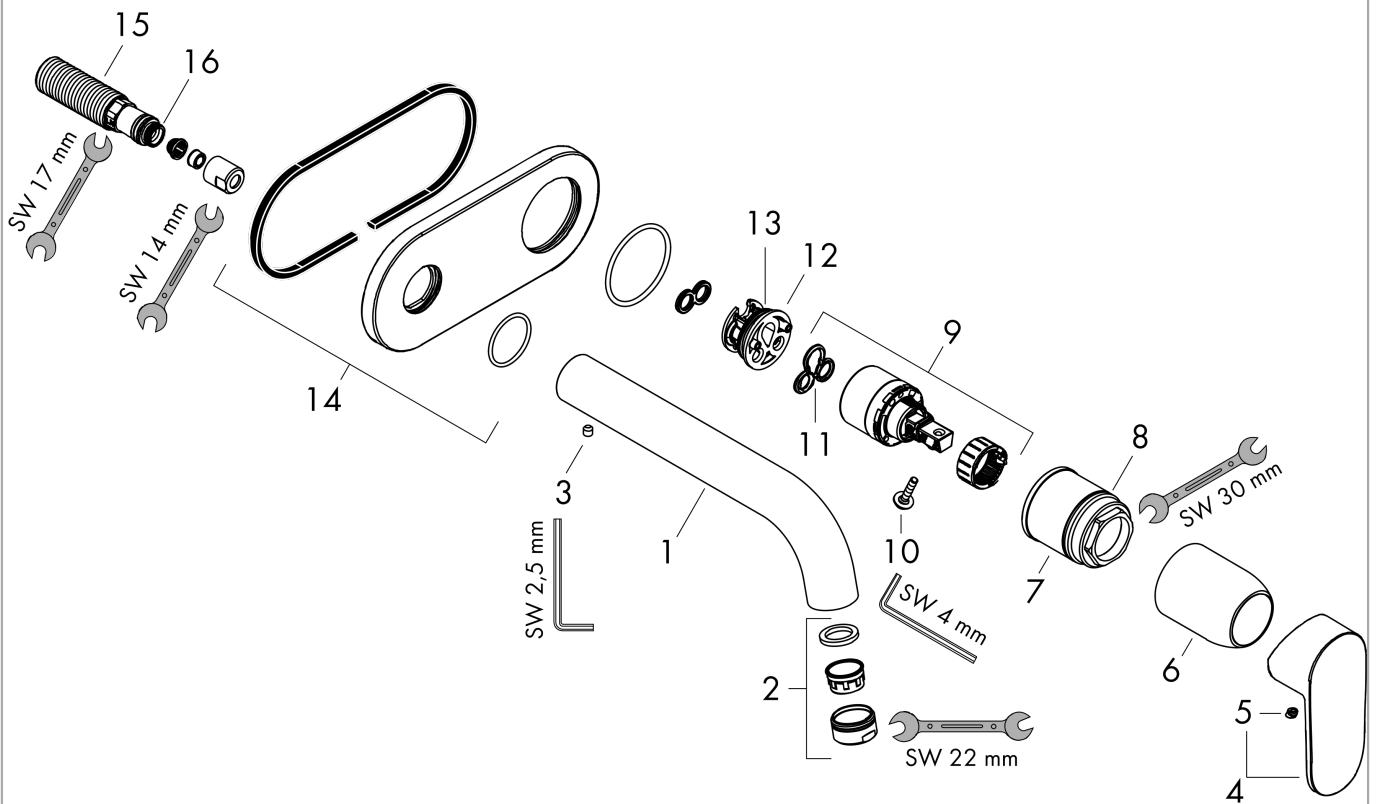

Vernis Blend

Single lever basin mixer for concealed installation wall-mounted with spout 20,7 cm

Surfaces: **Matt Black** Article Number: **71576670**

Description

product features

- projection: 207 mm
- spray type: normal spray
- maximum flow rate at 3 bar: 5 l/min
- ceramic cartridge
- suitable for continuous flow water heaters
- connection type: basic set
- connection dimension: DN15
- handle can be positioned on the right or left, depends on the basic set installation

Technology

Product image

Scale drawing

Flowchart

Vernis Blend

Single lever basin mixer for concealed installation wall-mounted with spout 20,7 cm

Surfaces: **Matt Black** Article Number: **71576670**

Exploded Drawing

Year of production: >04/21

Vernis Blend

Single lever basin mixer for concealed installation wall-mounted with spout 20,7 cm

Surfaces: **Matt Black** Article Number: **71576670**

Spare part list

Year of production: >04/21

Pos.	Description	Article Number	Price	PU
1	spout cpl.	93710670	€ 67,00	1
2	aerator M24x1	92254670	€ 53,91	1
3	hollow set screw M5x5	98446000	€ 3,21	1
4	handle	93678670	€ 42,36	1
5	screw cover	96338000	€ 3,21	1
6	sleeve	98790670	€ 42,36	1
7	nut	95622000	€ 35,94	1
8	O-ring 39x1,5	98400000	€ 3,21	1
9	cartridge, assy	92730000	€ 57,12	1
10	locking screw for handle	95140000	€ 5,24	1
11	seal	95008000	€ 8,45	1
12	adapter for cartridge	95779000	€ 13,92	1
13	O-ring 26x2	98147000	€ 3,21	1
14	escutcheon	93714XXX	-	-
15	connecting thread G½	93771000	€ 22,37	1
16	O-ring 13x2	98128000	€ 3,21	1
a	base body	13622180	-	1
b	waste	50001670	-	1
c	extension set 25 mm for 13622180	31971000	-	1