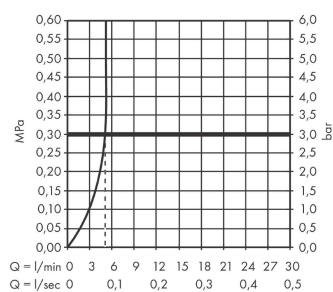

Vernis Blend

Single lever basin mixer for concealed installation wall-mounted with spout 20,7 cm

Surfaces: **Matt Black** Article Number: **71576670**

Description

product features

- projection: 207 mm
- spray type: normal spray
- maximum flow rate at 3 bar: 5 l/min
- ceramic cartridge
- suitable for continuous flow water heaters
- connection type: basic set
- connection dimension: DN15
- handle can be positioned on the right or left, depends on the basic set installation

Technology

Product image

Scale drawing

Flowchart

Vernis Blend

Single lever basin mixer for concealed installation wall-mounted with spout 20,7 cm

Surfaces: **Matt Black** Article Number: **71576670**

Exploded Drawing

Pos.	Description	Article Number	Price	PU
1	spout cpl.	93710670	€ 67,00	1
2	aerator M24x1	92254670	€ 53,91	1
3	hollow set screw M5x5	98446000	€ 3,21	1
4	handle	93678670	€ 42,36	1
5	screw cover	96338000	€ 3,21	1
6	sleeve	98790670	€ 42,36	1
7	nut	95622000	€ 35,94	1
8	O-ring 39x1,5	98400000	€ 3,21	1
9	cartridge, assy	92730000	€ 57,12	1
10	locking screw for handle	95140000	€ 5,24	1
11	seal	95008000	€ 8,45	1
12	adapter for cartridge	95779000	€ 13,92	1
13	O-ring 26x2	98147000	€ 3,21	1
14	escutcheon	93714XXX	-	-
15	connecting thread G½	93771000	€ 22,37	1
16	O-ring 13x2	98128000	€ 3,21	1
a	base body	13622180	-	1
b	waste	50001670	-	1
c	extension set 25 mm for 13622180	31971000	-	1