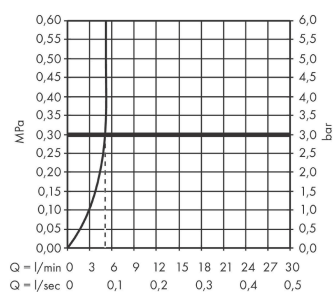

Vernis Blend

Single lever basin mixer for concealed installation wall-mounted with spout 20,7 cm

Surface: **Chrome** Article Number: **71576000**

Description

product features

- projection: 207 mm
- spray type: Normal spray
- maximum flow rate at 3 bar: 5 l/min
- ceramic cartridge
- suitable for continuous flow water heaters
- connection type: basic set
- connection dimension: DN15
- handle can be positioned on the right or left, depends on the basic set installation

Technology

Certificates

Product image

Scale drawing

Flowchart