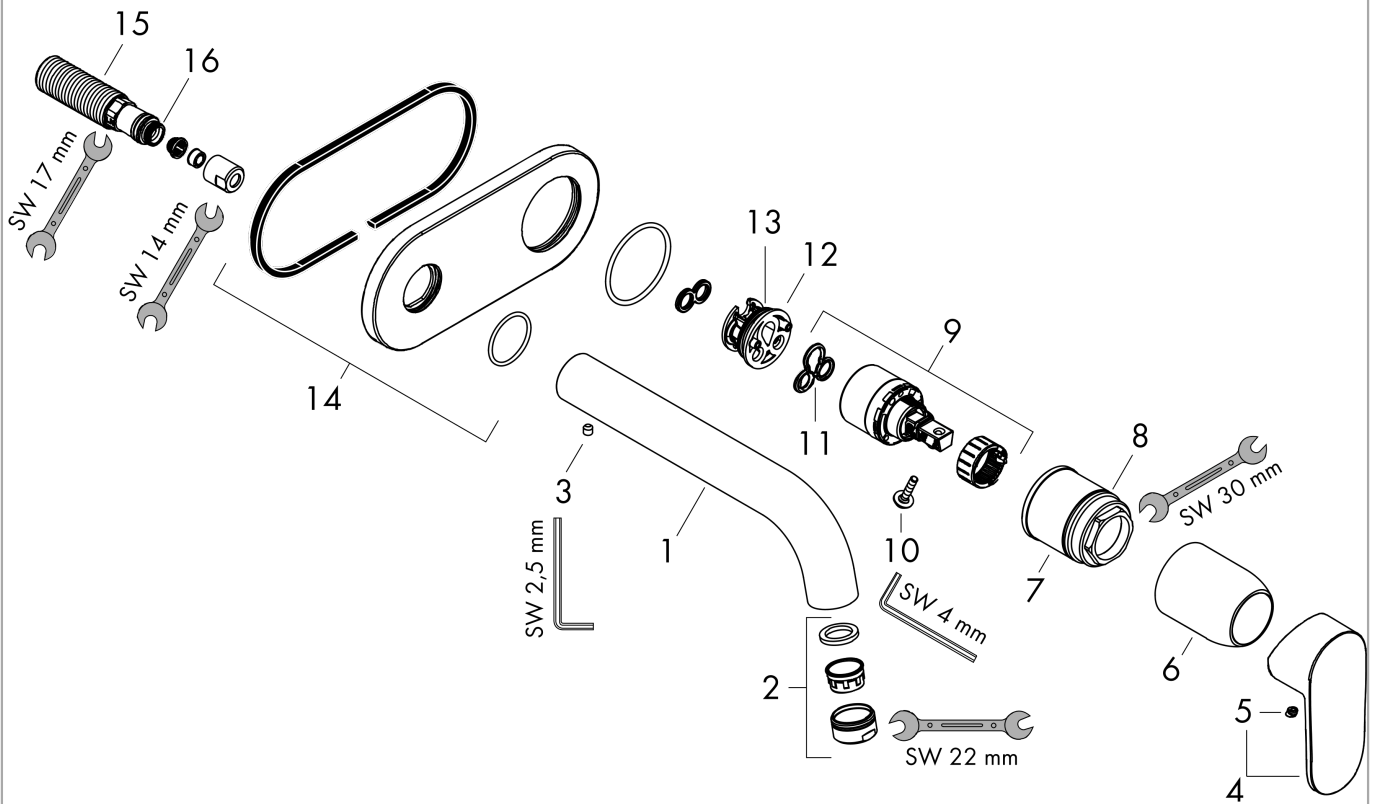

#### product features

- projection: 207 mm
- spray type: Normal spray
- maximum flow rate at 3 bar: 5 l/min
- ceramic cartridge
- suitable for continuous flow water heaters
- connection type: basic set
- connection dimension: DN15
- handle can be positioned on the right or left, depends on the basic set installation

### Scale drawing

### Flowchart

**Vernis Blend**

**Single lever basin mixer for concealed installation wall-mounted with spout 20,7 cm**

Surface: **Chrome** Article Number: **71576000**

**Exploded Drawing**

Year of production: >04/21

### Spare part list

Year of production: >04/21

Pos.	Description	Article Number	Price	PU
1	spout cpl.	93710000	€ 44,63	1
2	aerator M24x1	92254000	€ 35,94	1
3	hollow set screw M5x5	98446000	€ 3,21	1
4	handle	93678000	€ 28,20	1
5	screw cover	96338000	€ 3,21	1
6	sleeve	98790000	€ 28,20	1
7	nut	95622000	€ 35,94	1
8	O-ring 39x1,5	98400000	€ 3,21	1
9	cartridge, assy	92730000	€ 57,12	1
10	locking screw for handle	95140000	€ 5,24	1
11	seal	95008000	€ 8,45	1
12	adapter for cartridge	95779000	€ 13,92	1
13	O-ring 26x2	98147000	€ 3,21	1
14	escutcheon	93714000	€ 35,94	1
15	connecting thread G½	93771000	€ 22,37	1
16	O-ring 13x2	98128000	€ 3,21	1
a	base body	13622180	-	1
b	waste	50001000	-	1
c	extension set 25 mm for 13622180	31971000	-	1