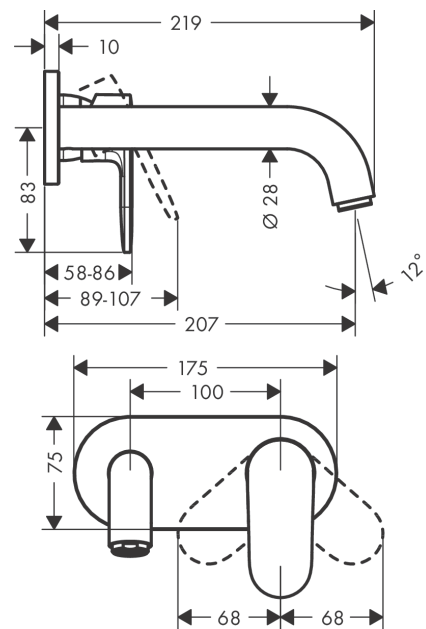

## Vernis Blend

Single lever basin mixer for concealed installation wall-mounted with spout 20,7 cm

Surface: **Chrome** Article Number: **71576000**

#### product features

- projection: 207 mm
- spray type: Normal spray
- maximum flow rate at 3 bar: 5 l/min
- ceramic cartridge
- suitable for continuous flow water heaters
- connection type: basic set
- connection dimension: DN15
- handle can be positioned on the right or left, depends on the basic set installation

### Scale drawing

### Spare part list

Year of production: >04/21

Pos.	Description	Article Number	Price	PU
1	spout cpl.	93710000	€ 44,63	1
2	aerator M24x1	92254000	€ 35,94	1
3	hollow set screw M5x5	98446000	€ 3,21	1
4	handle	93678000	€ 28,20	1
5	screw cover	96338000	€ 3,21	1
6	sleeve	98790000	€ 28,20	1
7	nut	95622000	€ 35,94	1
8	O-ring 39x1,5	98400000	€ 3,21	1
9	cartridge, assy	92730000	€ 57,12	1
10	locking screw for handle	95140000	€ 5,24	1
11	seal	95008000	€ 8,45	1
12	adapter for cartridge	95779000	€ 13,92	1
13	O-ring 26x2	98147000	€ 3,21	1
14	escutcheon	93714000	€ 35,94	1
15	connecting thread G½	93771000	€ 22,37	1
16	O-ring 13x2	98128000	€ 3,21	1
a	base body	13622180	-	1
b	waste	50001000	-	1
c	extension set 25 mm for 13622180	31971000	-	1