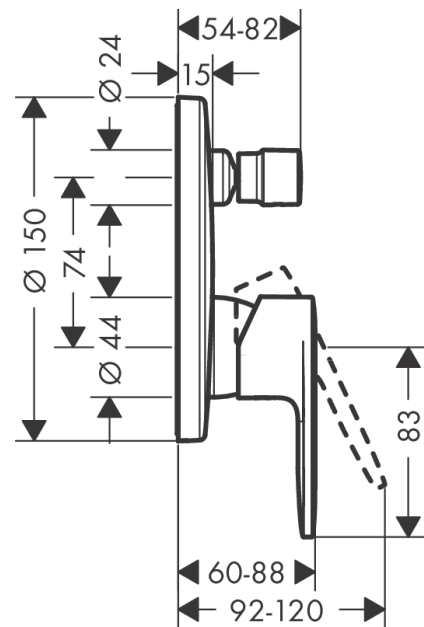

Vernis Blend

Single lever bath mixer for concealed installation for iBox universal

Surface: **Matt Black** Article Number: **71466670**

Description

product features

- 2 functions
- flow rate upper outlet: 21 l/min
- flow rate lower outlet: 29 l/min
- maximum flow rate at 3 bar: 29 l/min
- ceramic cartridge
- temperature limitation adjustable
- diverter with automatic resetting
- suitable for continuous flow water heaters
- connection type: basic set
- min. operating pressure: 1 bar
- max. operating pressure: 10 bar

Product image

Scale drawing

Flowchart

Vernis Blend

Single lever bath mixer for concealed installation for iBox universal

Surface: **Matt Black** Article Number: **71466670**

Exploded Drawing

Year of production: >04/21