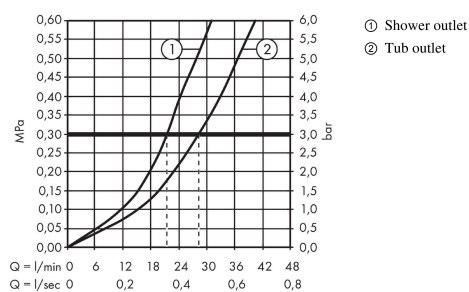

Vernis Blend

Single lever bath mixer for concealed installation for iBox universal

Surface: **Matt Black** Article Number: **71466670**

Description

product features

- 2 functions
- flow rate upper outlet: 21 l/min
- flow rate lower outlet: 29 l/min
- maximum flow rate at 3 bar: 29 l/min
- ceramic cartridge
- temperature limitation adjustable
- diverter with automatic resetting
- suitable for continuous flow water heaters
- connection type: basic set
- min. operating pressure: 1 bar
- max. operating pressure: 10 bar

Product image

Scale drawing

Flowchart

Vernis Blend

Single lever bath mixer for concealed installation for iBox universal

Surface: **Matt Black** Article Number: **71466670**

Exploded Drawing

Year of production: >04/21