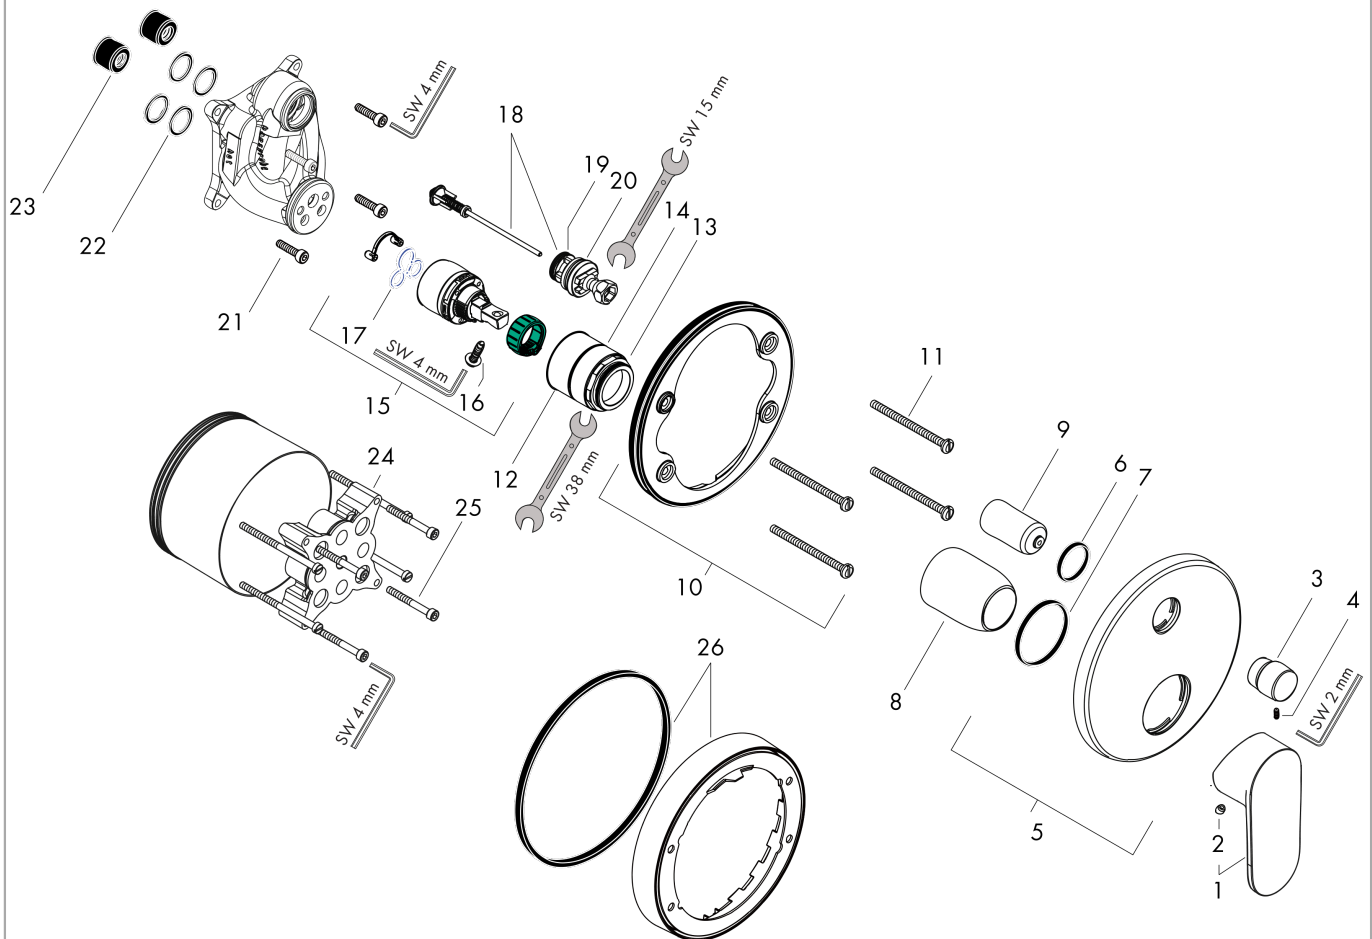

#### product features

- 2 functions
- flow rate upper outlet: 21 l/min
- flow rate lower outlet: 29 l/min
- maximum flow rate at 3 bar: 29 l/min
- ceramic cartridge
- temperature limitation adjustable
- diverter with automatic resetting
- suitable for continuous flow water heaters
- connection type: basic set
- min. operating pressure: 1 bar
- max. operating pressure: 10 bar

### Scale drawing

### Flowchart

**Vernis Blend**

**Single lever bath mixer for concealed installation for iBox universal**

Surface: **Chrome** Article Number: **71466000**

**Exploded Drawing**

Year of production: >04/21

**Vernis Blend****Single lever bath mixer for concealed installation for iBox universal**Surface: **Chrome** Article Number: **71466000****Spare part list**

Year of production: &gt;04/21

Pos.	Description	Article Number	Price	PU
1	handle	93715000	€ 36,89	1
2	screw cover	96338000	€ 3,33	1
3	diverter knob	98795000	€ 45,82	1
4	hollow set screw M4x10	97667000	€ 3,33	1
5	escutcheon Ø 150 mm	98791000	€ 58,67	1
6	O-ring 43x3	98418000	€ 3,33	1
7	O-ring 23x3	98142000	€ 3,33	1
8	sleeve	98790000	€ 28,92	1
9	sleeve	98794000	€ 28,92	1
10	holder for escutcheon	98793000	€ 36,89	1
11	set of fixing screws	96454000	€ 8,69	1
12	nut	98796000	€ 36,89	1
13	O-ring 30x1,5	98433000	€ 3,33	1
14	O-ring 39x1,5	98400000	€ 3,33	1
15	cartridge, assy	92730000	€ 58,67	1
16	locking screw for handle	95140000	€ 5,36	1
17	seal	95008000	€ 8,69	1
18	selector assy	95014000	€ 58,67	1
19	O-ring 16x2,3	98207000	€ 3,33	1
20	O-ring 20x2,5	92602000	€ 5,36	1
21	set of screws	96525000	€ 8,69	1
22	O-ring 16x2	98133000	€ 3,33	1
23	noise reduction	94073000	€ 22,97	1
24	extension 25 mm	13595000	-	1
25	set of fixing screws	97747000	€ 3,33	1
26	extension 22 mm (Ø 150 mm)	13597000	-	1