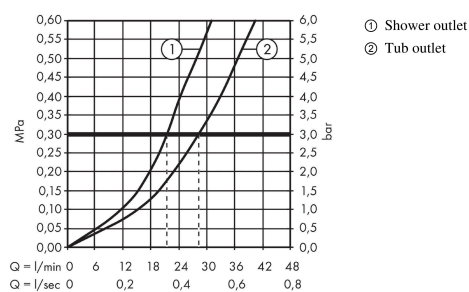

Vernis Blend

Single lever bath mixer for concealed installation for iBox universal

Surface: **Chrome** Article Number: **71466000**

Description

product features

- 2 functions
- flow rate upper outlet: 21 l/min
- flow rate lower outlet: 29 l/min
- maximum flow rate at 3 bar: 29 l/min
- ceramic cartridge
- temperature limitation adjustable
- diverter with automatic resetting
- suitable for continuous flow water heaters
- connection type: basic set
- min. operating pressure: 1 bar
- max. operating pressure: 10 bar

Product image

Scale drawing

Flowchart