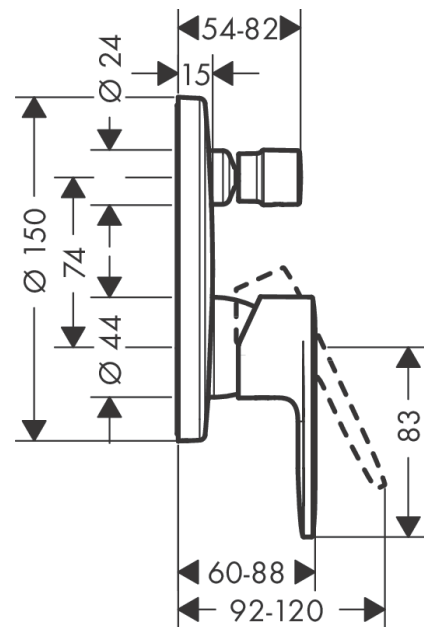

### Description

#### product features

- 2 functions
- flow rate upper outlet: 21 l/min
- flow rate lower outlet: 29 l/min
- maximum flow rate at 3 bar: 29 l/min
- ceramic cartridge
- temperature limitation adjustable
- diverter with automatic resetting
- suitable for continuous flow water heaters
- connection type: basic set
- min. operating pressure: 1 bar
- max. operating pressure: 10 bar

### Scale drawing

Year of production: &gt;04/21

Pos.	Description	Article Number	Price	PU
1	handle	93715000	€ 36,89	1
2	screw cover	96338000	€ 3,33	1
3	diverter knob	98795000	€ 45,82	1
4	hollow set screw M4x10	97667000	€ 3,33	1
5	escutcheon Ø 150 mm	98791000	€ 58,67	1
6	O-ring 43x3	98418000	€ 3,33	1
7	O-ring 23x3	98142000	€ 3,33	1
8	sleeve	98790000	€ 28,92	1
9	sleeve	98794000	€ 28,92	1
10	holder for escutcheon	98793000	€ 36,89	1
11	set of fixing screws	96454000	€ 8,69	1
12	nut	98796000	€ 36,89	1
13	O-ring 30x1,5	98433000	€ 3,33	1
14	O-ring 39x1,5	98400000	€ 3,33	1
15	cartridge, assy	92730000	€ 58,67	1
16	locking screw for handle	95140000	€ 5,36	1
17	seal	95008000	€ 8,69	1
18	selector assy	95014000	€ 58,67	1
19	O-ring 16x2,3	98207000	€ 3,33	1
20	O-ring 20x2,5	92602000	€ 5,36	1
21	set of screws	96525000	€ 8,69	1
22	O-ring 16x2	98133000	€ 3,33	1
23	noise reduction	94073000	€ 22,97	1
24	extension 25 mm	13595000	-	1
25	set of fixing screws	97747000	€ 3,33	1
26	extension 22 mm (Ø 150 mm)	13597000	-	1