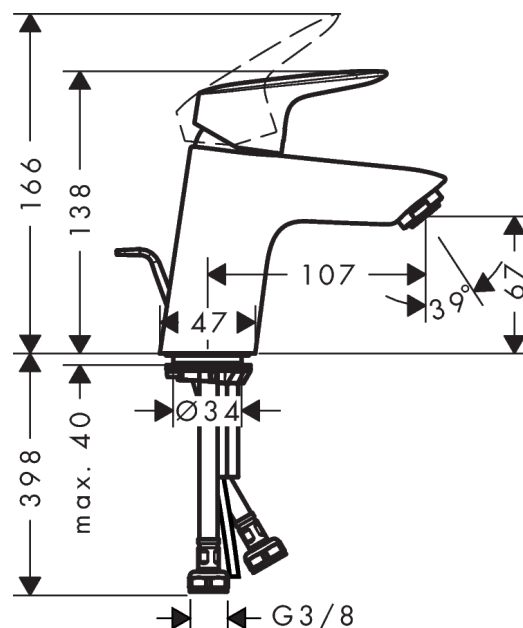

##### product features

- ComfortZone 70
- projection 107 mm
- normal spray
- flow rate at 3 bar: 5 l/min
- ceramic cartridge
- temperature limitation adjustable
- suitable for continuous flow water heaters
- pop-up waste set G 1
- material waste set: synthetic
- connection dimension: DN15

#### Scale drawing