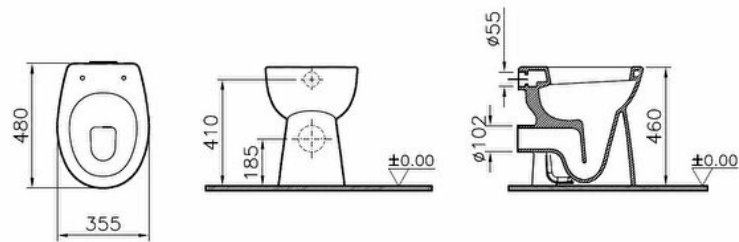

VitrA

Name Special Needs Floor Standing WC-White

Collection Conforma

Height (mm) 460

Width (mm) 355

Depth (mm) 480

Color White

Brand VitrA

Finish Hygiene

Bidet pipe access Without bidet pipe

Designer Noa

Product code: 5815B003-0087

Description

All drawings contain the necessary measurements which are subject to standard tolerances.

For exact measurements, in particular for customized installation scenarios, it can only be taken from the finished ceramic product.