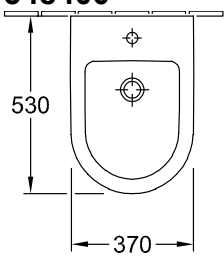

BIDET WALL-MOUNTED ARCHITECTURA

PRODUCT INFORMATION

1 . POSITION

Model	548400
Collection	Architectura
PROJECTS	 PLUS
Width	370 mm
Depth	530 mm
Weight	19,3 kg
description	previously Omnia Architectura Sanitary porcelain EN 14528
Tap fitting / Tap hole remark	suitable for 1-hole tap fittings, tap hole punched out
Overflow remark	with overflow
Installation	wall-mounted
material	Sanitary porcelain
Specification texts	Architectura; Bidet; previously Omnia Architectura; Sanitary porcelain; Size: 370 x 530 mm; Oval; suitable for 1-hole tap fittings, tap hole punched out; with overflow; wall-mounted; EN 14528

COLOURS

White Alpin	54840001	4051202081058
White Alpin CeramicPlus	548400R1	4051202081034

TECHNICAL DRAWINGS

548400

TECHNICAL DRAWINGS

548400