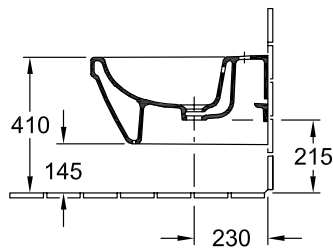

BIDET WALL-MOUNTED ARCHITECTURA

PRODUCT INFORMATION

1 . POSITION

Model	548400
Collection	Architectura
PROJECTS	 PLUS
Width	370 mm
Depth	530 mm
Weight	19,3 kg
description	previously Omnia Architectura Sanitary porcelain EN 14528
Tap fitting / Tap hole remark	suitable for 1-hole tap fittings, tap hole punched out
Overflow remark	with overflow
Installation	wall-mounted
material	Sanitary porcelain
Specification texts	Architectura; Bidet; previously Omnia Architectura; Sanitary porcelain; Size: 370 x 530 mm; Oval; suitable for 1-hole tap fittings, tap hole punched out; with overflow; wall-mounted; EN 14528

COLOURS

White Alpin	54840001	4051202081058
White Alpin CeramicPlus	548400R1	4051202081034

TECHNICAL DRAWINGS

548400

TECHNICAL DRAWINGS

548400