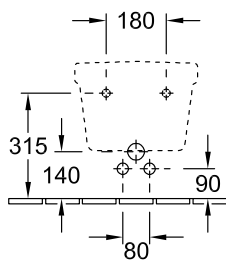

BIDET WALL-MOUNTED ARCHITECTURA

PRODUCT INFORMATION

1 . POSITION

Model	548400
Collection	Architectura
PROJECTS	 PLUS
Width	370 mm
Depth	530 mm
Weight	19,3 kg
description	previously Omnia Architectura Sanitary porcelain EN 14528
Tap fitting / Tap hole remark	suitable for 1-hole tap fittings, tap hole punched out
Overflow remark	with overflow
Installation	wall-mounted
material	Sanitary porcelain
Specification texts	Architectura; Bidet; previously Omnia Architectura; Sanitary porcelain; Size: 370 x 530 mm; Oval; suitable for 1-hole tap fittings, tap hole punched out; with overflow; wall-mounted; EN 14528

COLOURS

White Alpin	54840001	4051202081058
White Alpin CeramicPlus	548400R1	4051202081034

TECHNICAL DRAWINGS

548400

TECHNICAL DRAWINGS

548400