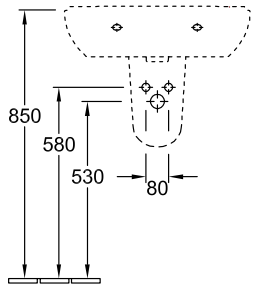

### 1 . POSITION

<b>Model</b>	<b>516060</b>
Collection	O.novo
PROJECTS	 START
Width	600 mm
Depth	490 mm
Weight	18 kg
description	Sanitary porcelain EN 31, EN 14688
Tap fitting / Tap hole remark	suitable for 3-hole tap fittings, central tap hole punched out
Overflow remark	with overflow
material	Sanitary porcelain
Specification texts	O.novo; Washbasin; Sanitary porcelain; Size: 600 x 490 mm; Oval; suitable for 3-hole tap fittings, central tap hole punched out; with overflow; EN 31, EN 14688

## COLOURS

White Alpin	51606001	4051202008291
White Alpin CeramicPlus	516060R1	4051202008284
White Alpin AntiBac	516060T1	4051202386061

TECHNICAL DRAWINGS

516060

	A	B	C	D
5160 55	550	450	475	280
5160 60	600	490	525	315
5160 65	650	510	565	330