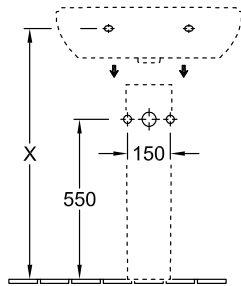

TECHNICAL DRAWINGS

516060

	A	B	C	D
5160 55	550	450	475	280
5160 60	600	490	525	315
5160 65	650	510	565	330