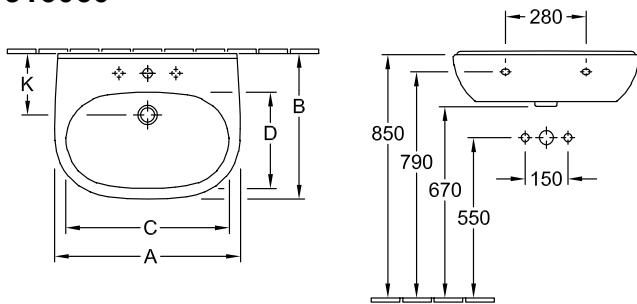

TECHNICAL DRAWINGS

516060

	A	B	C	D
5160 55	550	450	475	280
5160 60	600	490	525	315
5160 65	650	510	565	330