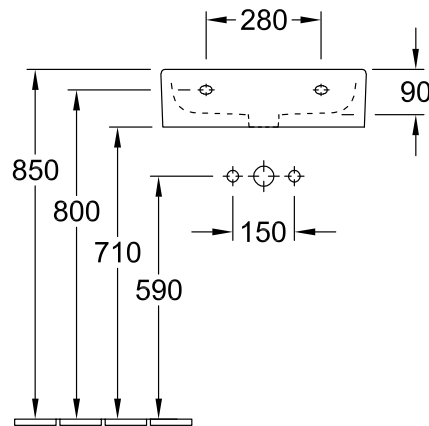

WASHBASIN MEMENTO

PRODUCT INFORMATION

1 . POSITION

Model	513361
Collection	Memento
PROJECTS	 PREMIUM
Width	600 mm
Depth	420 mm
Weight	18 kg
description	Sanitary porcelain wall fixation EN 31, EN 14688 towel holder (not included in scope of delivery): side installation (mountable: 2 pc.)
Tap fitting / Tap hole remark	suitable for 3-hole tap fittings, central tap hole punched out
Overflow remark	without overflow, Please note: unclosable outlet valve must be used with models without overflow
material	Sanitary porcelain
Specification texts	Memento; Washbasin; Sanitary porcelain; Size: 600 x 420 mm; Rectangle; suitable for 3-hole tap fittings, central tap hole punched out; without overflow; Please note: unclosable outlet valve must be used with models without overflow; wall fixation; EN 31, EN 14688; towel holder (not included in scope of delivery): side installation (mountable: 2 pc.)

COLOURS

White Alpin	51336101	4022693930712
White Alpin CeramicPlus	513361R1	4022693930774
Star White CeramicPlus	513361R2	4022693930835
Glossy Black CeramicPlus	513361S0	4022693930897

TECHNICAL DRAWINGS

513361

	A	C
5133 50	500	460
5133 51	500	460
5133 5L	500	460
5133 5G	500	460
5133 60	600	565
5133 61	600	565
5133 6L	600	565
5133 6G	600	565