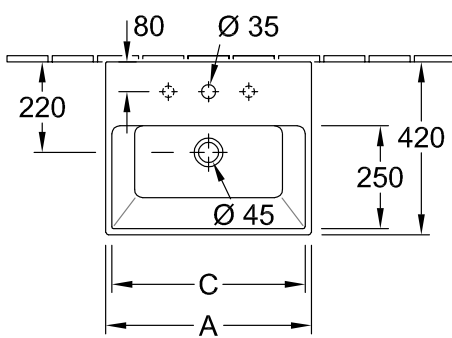

WASHBASIN MEMENTO

PRODUCT INFORMATION

1 . POSITION

Model	513361
Collection	Memento
PROJECTS	 PREMIUM
Width	600 mm
Depth	420 mm
Weight	18 kg
description	Sanitary porcelain wall fixation EN 31, EN 14688 towel holder (not included in scope of delivery): side installation (mountable: 2 pc.)
Tap fitting / Tap hole remark	suitable for 3-hole tap fittings, central tap hole punched out
Overflow remark	without overflow, Please note: unclosable outlet valve must be used with models without overflow
material	Sanitary porcelain
Specification texts	Memento; Washbasin; Sanitary porcelain; Size: 600 x 420 mm; Rectangle; suitable for 3-hole tap fittings, central tap hole punched out; without overflow; Please note: unclosable outlet valve must be used with models without overflow; wall fixation; EN 31, EN 14688; towel holder (not included in scope of delivery): side installation (mountable: 2 pc.)

COLOURS

White Alpin	51336101	4022693930712
White Alpin CeramicPlus	513361R1	4022693930774
Star White CeramicPlus	513361R2	4022693930835
Glossy Black CeramicPlus	513361S0	4022693930897

TECHNICAL DRAWINGS

513361

	A	C
5133 50	500	460
5133 51	500	460
5133 5L	500	460
5133 5G	500	460
5133 60	600	565
5133 61	600	565
5133 6L	600	565
5133 6G	600	565