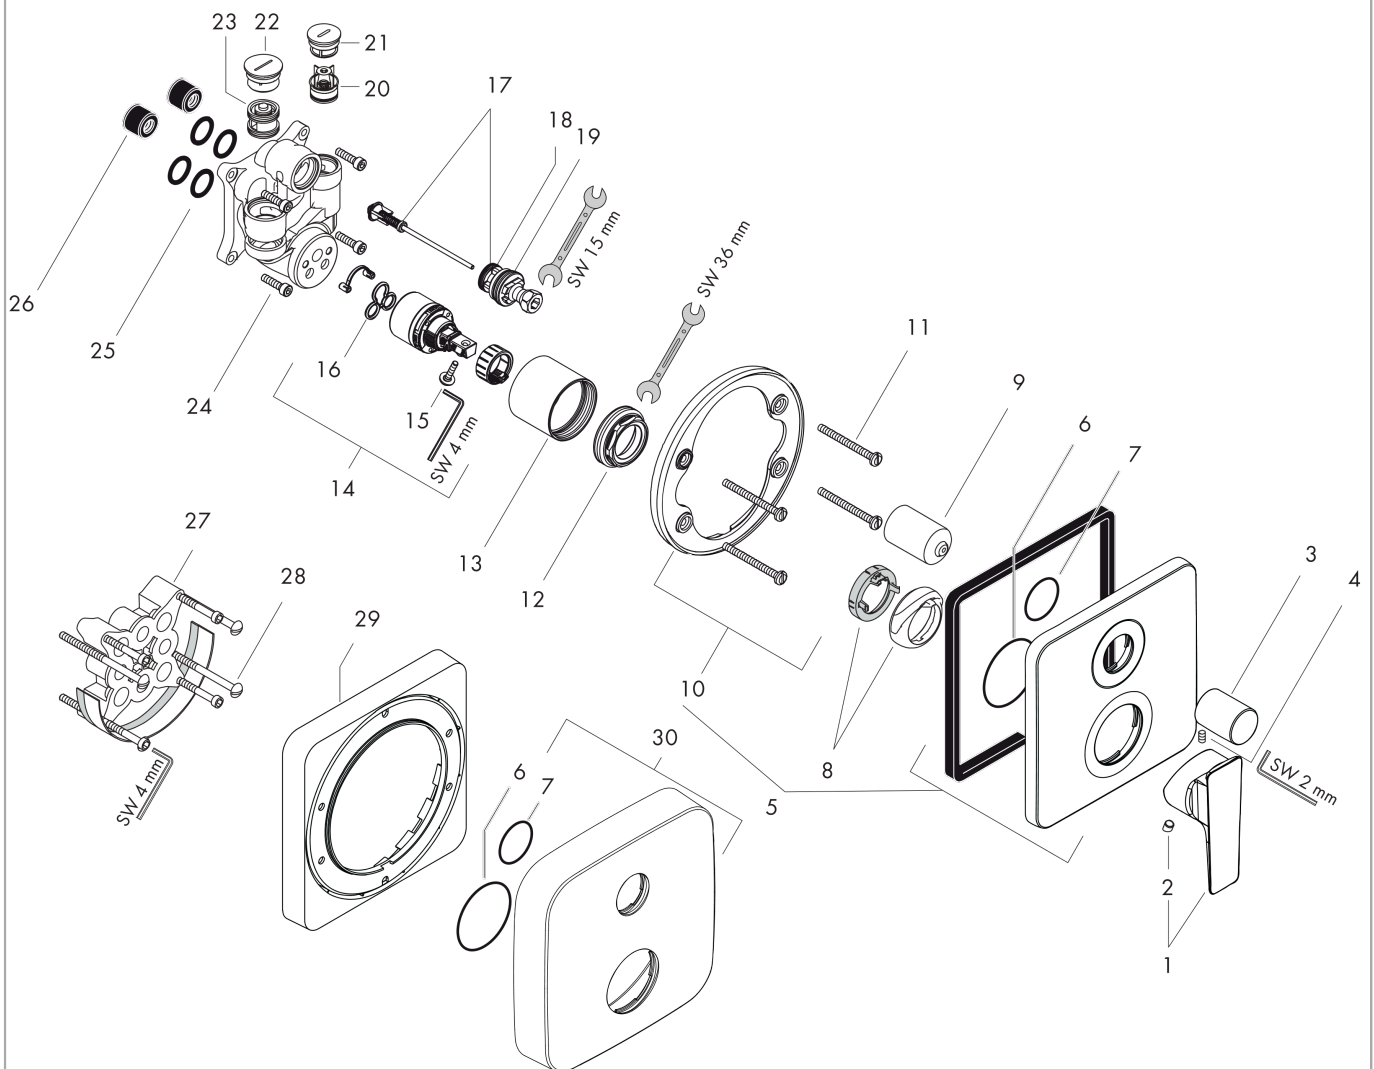

### product features

- 2 functions
- connection type: basic set
- maximum flow rate at 3 bar: 25 l/min
- flow rate for bath spout at 3 bar: 25 l/min
- flow rate of hand shower at 3 bar: 25 l/min
- min. operating pressure: 1 bar
- max. operating pressure: 10 bar
- ceramic cartridge
- temperature limitation adjustable
- diverter with automatic resetting
- with silencer
- suitable for continuous flow water heaters
- with integrated safety combination EN 1717

### Flowchart

**AXOR Citterio E**  
**Single lever bath mixer for concealed installation with integrated security combination**  
**according to EN1717**  
 Surfaces: **Chrome** Article Number: **36457000**

## Exploded Drawing

Year of production: >09/16

### Spare part list

Year of production: >09/16

Pos.		Article Number	Price	PU
1	handle	92932000	-	1
2	screw cover	96338000	-	1
3	diverter knob	96473000	-	1
4	hollow set screw M4x10	97667000	-	1
5	escutcheon	98969000	-	1
6	O-Ring 48x3	95508000	-	1
7	O-ring 29x3	98371000	-	1
8	flange (Rotating Protector)	96395000	-	1
9	sleeve	96448000	-	1
10	holder for escutcheon	98793000	-	1
11	set of fixing screws	96454000	-	1
12	nut	96461000	-	1
13	sleeve	95980000	-	1
14	cartridge, assy	92730000	-	1
15	locking screw for handle	95140000	-	1
16	seal	95008000	-	1
17	selector assy	95014000	-	1
18	O-ring 17x2	98199000	-	1
19	O-ring 20x2,5	92602000	-	1
20	set of screws	96525000	-	1
21	non return valve	96655000	-	1
22	O-ring 19x2	98426000	-	1
23	vacuum breaker	96753000	-	1
24	O-Ring 22x2	98185000	-	1
25	O-ring 16x2	98133000	-	1
26	noise reduction	94073000	-	1
27	extension 25 mm	13595000	-	1
28	set of fixing screws	97747000	-	1
29	extension 22 mm	98860000	-	1
30	escutcheon height = 33 mm (when wall is not deep enough).	14972000	-	1
a	concealed item	01800180	-	1
b	fixation set	96615000	-	1