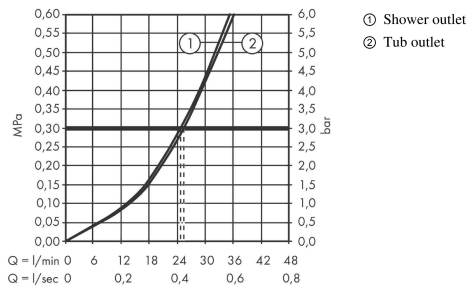

AXOR Citterio E

Single lever bath mixer for concealed installation with integrated security combination according to EN1717

Surfaces: **Chrome** Article Number: **36457000**

Flowchart