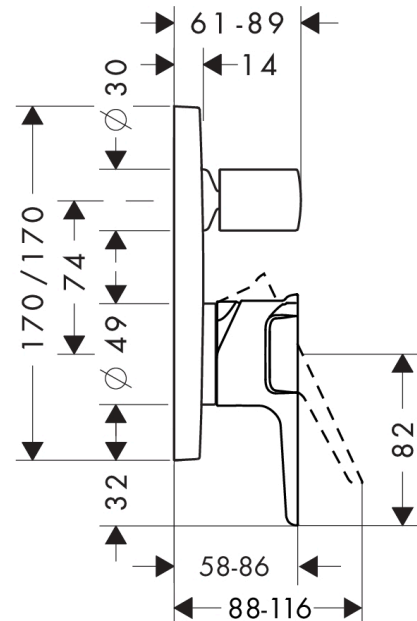

## AXOR Citterio E

Single lever bath mixer for concealed installation with integrated security combination according to EN1717

Surfaces: **Chrome** Article Number: **36457000**

### product features

- 2 functions
- connection type: basic set
- maximum flow rate at 3 bar: 25 l/min
- flow rate for bath spout at 3 bar: 25 l/min
- flow rate of hand shower at 3 bar: 25 l/min
- min. operating pressure: 1 bar
- max. operating pressure: 10 bar
- ceramic cartridge
- temperature limitation adjustable
- diverter with automatic resetting
- with silencer
- suitable for continuous flow water heaters
- with integrated safety combination EN 1717

### Scale drawing