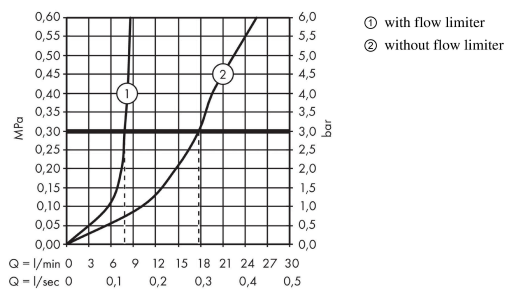

AXOR Citterio E
Single lever bidet mixer with pin handle and pop-up waste set
Surfaces: **Chrome** Article Number: **36120000**

Flowchart