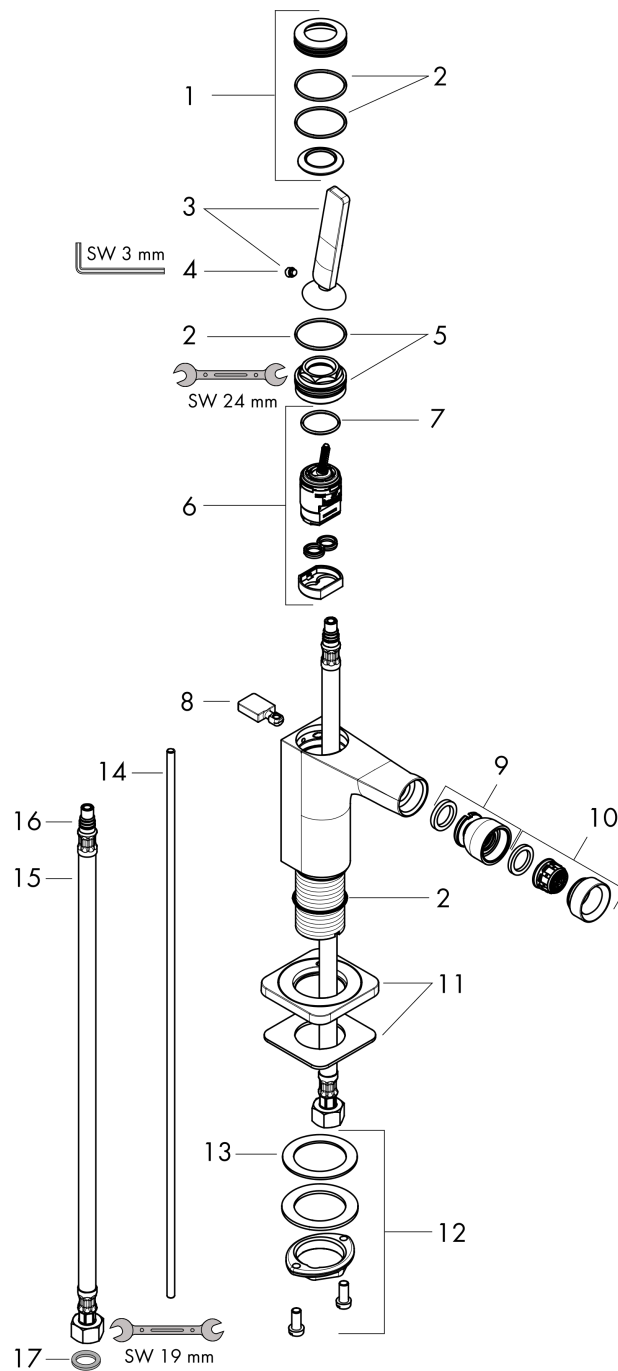

AXOR Citterio E
Single lever bidet mixer with pin handle and pop-up waste set
 Surfaces: **Chrome** Article Number: **36120000**

product features

- consists of: single lever bidet mixer, waste set
- projection 114 mm
- aerator with ball pivot
- spray type: normal spray
- maximum flow rate at 3 bar: 7,2 l/min
- joystick ceramic cartridge
- suitable for continuous flow water heaters
- pop-up waste set G 1¼
- connection type: G ¾ connections
- connection dimension: DN15

Technology

Product image

Scale drawing

AXOR Citterio E
Single lever bidet mixer with pin handle and pop-up waste set
 Surfaces: **Chrome** Article Number: **36120000**

Flowchart

AXOR Citterio E
Single lever bidet mixer with pin handle and pop-up waste set
 Surfaces: **Chrome** Article Number: **36120000**

Exploded Drawing

Year of production: >11/14

AXOR Citterio E
Single lever bidet mixer with pin handle and pop-up waste set
 Surfaces: **Chrome** Article Number: **36120000**

Spare part list

Year of production: >11/14

Pos.		Article Number	Price	PU
1	escutcheon	92188000	-	1
2	O-ring 30x1,5	98433000	-	1
3	handle	92189000	-	1
4	hollow set screw M6x6	97660000	-	1
5	nut	95667000	-	1
6	cartridge, assy	96339000	-	1
7	O-ring 21,95x1,78	95169000	-	1
8	diverter knob	92197000	-	1
9	ball joint	96050000	-	1
10	aerator M24x1 (7 l/min)	94005000	-	1
11	escutcheon	92190000	-	1
12	fixing set (Ø 32)	13961000	-	1
13	lever collar	97548000	-	1
14	pull rod	95128000	-	1
15	connection hose 600 mm M8x0,75 G3/8	96556000	-	1
16	O-ring 7x1,5	98422000	-	1
17	sealing set	95581000	-	1
a	fixation extension 35 mm	13898000	-	1
b	pop up waste	94139000	-	1