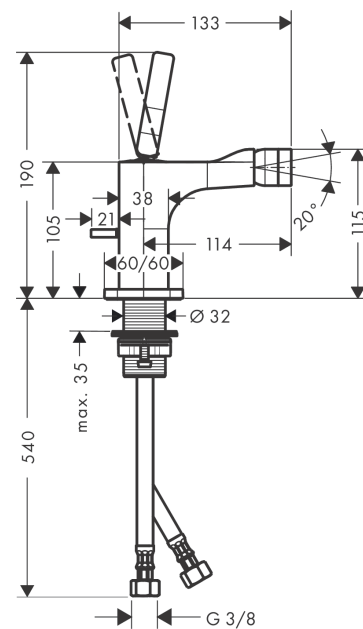

AXOR Citterio E
Single lever bidet mixer with pin handle and pop-up waste set
 Surfaces: **Chrome** Article Number: **36120000**

product features

- consists of: single lever bidet mixer, waste set
- projection 114 mm
- aerator with ball pivot
- spray type: normal spray
- maximum flow rate at 3 bar: 7,2 l/min
- joystick ceramic cartridge
- suitable for continuous flow water heaters
- pop-up waste set G 1¼
- connection type: G ¾ connections
- connection dimension: DN15

Technology

Product image

Scale drawing

AXOR Citterio E
Single lever bidet mixer with pin handle and pop-up waste set
 Surfaces: **Chrome** Article Number: **36120000**

Flowchart

AXOR Citterio E
Single lever bidet mixer with pin handle and pop-up waste set
 Surfaces: **Chrome** Article Number: **36120000**

Exploded Drawing

Year of production: >11/14

AXOR Citterio E
Single lever bidet mixer with pin handle and pop-up waste set
 Surfaces: **Chrome** Article Number: **36120000**

Spare part list

Year of production: >11/14

Pos.		Article Number	Price	PU
1	escutcheon	92188000	-	1
2	O-ring 30x1,5	98433000	-	1
3	handle	92189000	-	1
4	hollow set screw M6x6	97660000	-	1
5	nut	95667000	-	1
6	cartridge, assy	96339000	-	1
7	O-ring 21,95x1,78	95169000	-	1
8	diverter knob	92197000	-	1
9	ball joint	96050000	-	1
10	aerator M24x1 (7 l/min)	94005000	-	1
11	escutcheon	92190000	-	1
12	fixing set (Ø 32)	13961000	-	1
13	lever collar	97548000	-	1
14	pull rod	95128000	-	1
15	connection hose 600 mm M8x0,75 G3/8	96556000	-	1
16	O-ring 7x1,5	98422000	-	1
17	sealing set	95581000	-	1
a	fixation extension 35 mm	13898000	-	1
b	pop up waste	94139000	-	1