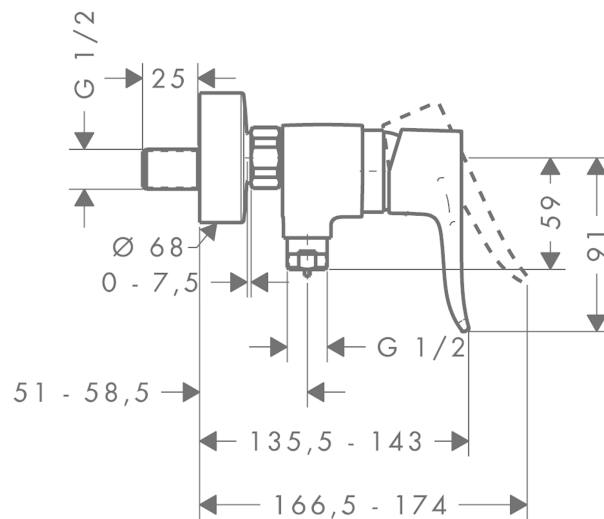

#### Description

##### product features

- 1 outlet
- connection type: s-shaped connections
- centre distance:  $150 \pm 12$  mm
- flow rate of hand shower at 3 bar: 16 l/min
- ceramic cartridge
- min. operating pressure: 1 bar
- max. operating pressure: 10 bar
- temperature limitation adjustable
- non-return valve
- with silencer
- hose connection DN15
- connection dimension: DN15

#### Scale drawing