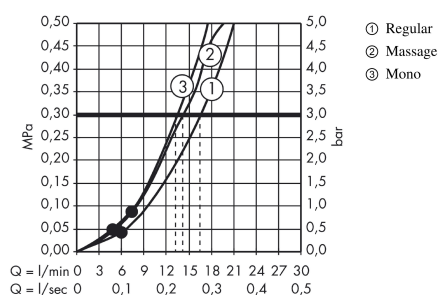

Crometta 85 Hand shower Multi

Surfaces: **Chrome** Article Number: **28563000**

Description

product features

- shower head size: 85 mm
- spray type adjustment by turning spray disc
- spray type: normal spray, Massage spray, Mono
- flow rate at 3 bar: 16 l/min
- with internal water conduction
- rinseable dirt filter
- connection thread G 1/2
- connection dimension: DN15
- suitable for continuous flow water heaters
- scope of supply: hand shower, filter seal, assembly instruction

Technology

Product image

Scale drawing

Flowchart

The consumption was measured in combination with the appropriate fittings (thermostat/mixer/in-wall valve) to reflect actual application in practice.