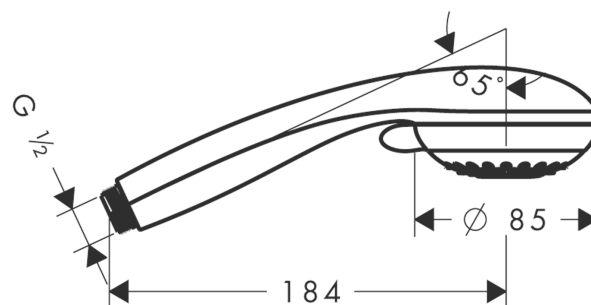

Crometta 85 Hand shower Multi

Surfaces: **Chrome** Article Number: **28563000**

Description

product features

- shower head size: 85 mm
- spray type adjustment by turning spray disc
- spray type: normal spray, Massage spray, Mono
- flow rate at 3 bar: 16 l/min
- with internal water conduction
- rinseable dirt filter
- connection thread G 1/2
- connection dimension: DN15
- suitable for continuous flow water heaters
- scope of supply: hand shower, filter seal, assembly instruction

Technology

Product image

Scale drawing

Flowchart

The consumption was measured in combination with the appropriate fittings (thermostat/mixer/in-wall valve) to reflect actual application in practice.