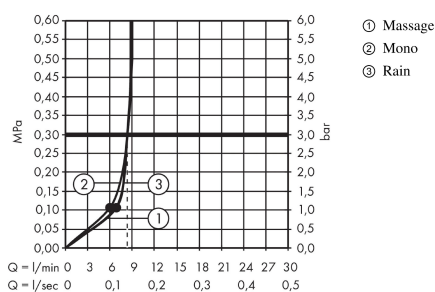

Croma 100
Hand shower Multi EcoSmart 9 l/min
 Surfaces: **Chrome** Article Number: **28538000**

Description

product features

- shower head size: 100 mm
- spray type adjustment by turning spray disc
- spray type: Rain, Massage spray, Mono
- flow rate at 3 bar: 9 l/min
- with internal water conduction
- rinseable dirt filter
- connection thread G 1/2
- connection dimension: DN15
- suitable for continuous flow water heaters
- scope of supply: hand shower, filter seal, assembly instruction

Technology

Design awards

Product image

Scale drawing

Flowchart

The consumption was measured in combination with the appropriate fittings (thermostat/mixer/in-wall valve) to reflect actual application in practice.