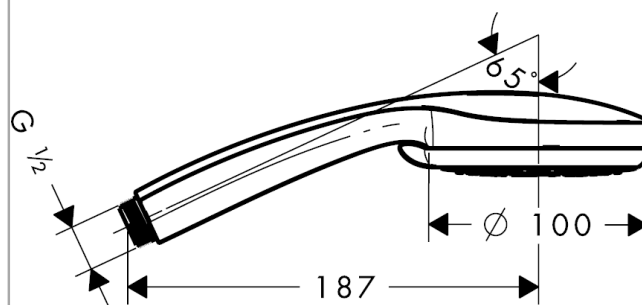

Croma 100
Hand shower Multi EcoSmart 9 l/min
 Surfaces: **Chrome** Article Number: **28538000**

Description

product features

- shower head size: 100 mm
- spray type adjustment by turning spray disc
- spray type: Rain, Massage spray, Mono
- flow rate at 3 bar: 9 l/min
- with internal water conduction
- rinseable dirt filter
- connection thread G 1/2
- connection dimension: DN15
- suitable for continuous flow water heaters
- scope of supply: hand shower, filter seal, assembly instruction

Technology

Design awards

Product image

Scale drawing

Flowchart

The consumption was measured in combination with the appropriate fittings (thermostat/mixer/in-wall valve) to reflect actual application in practice.