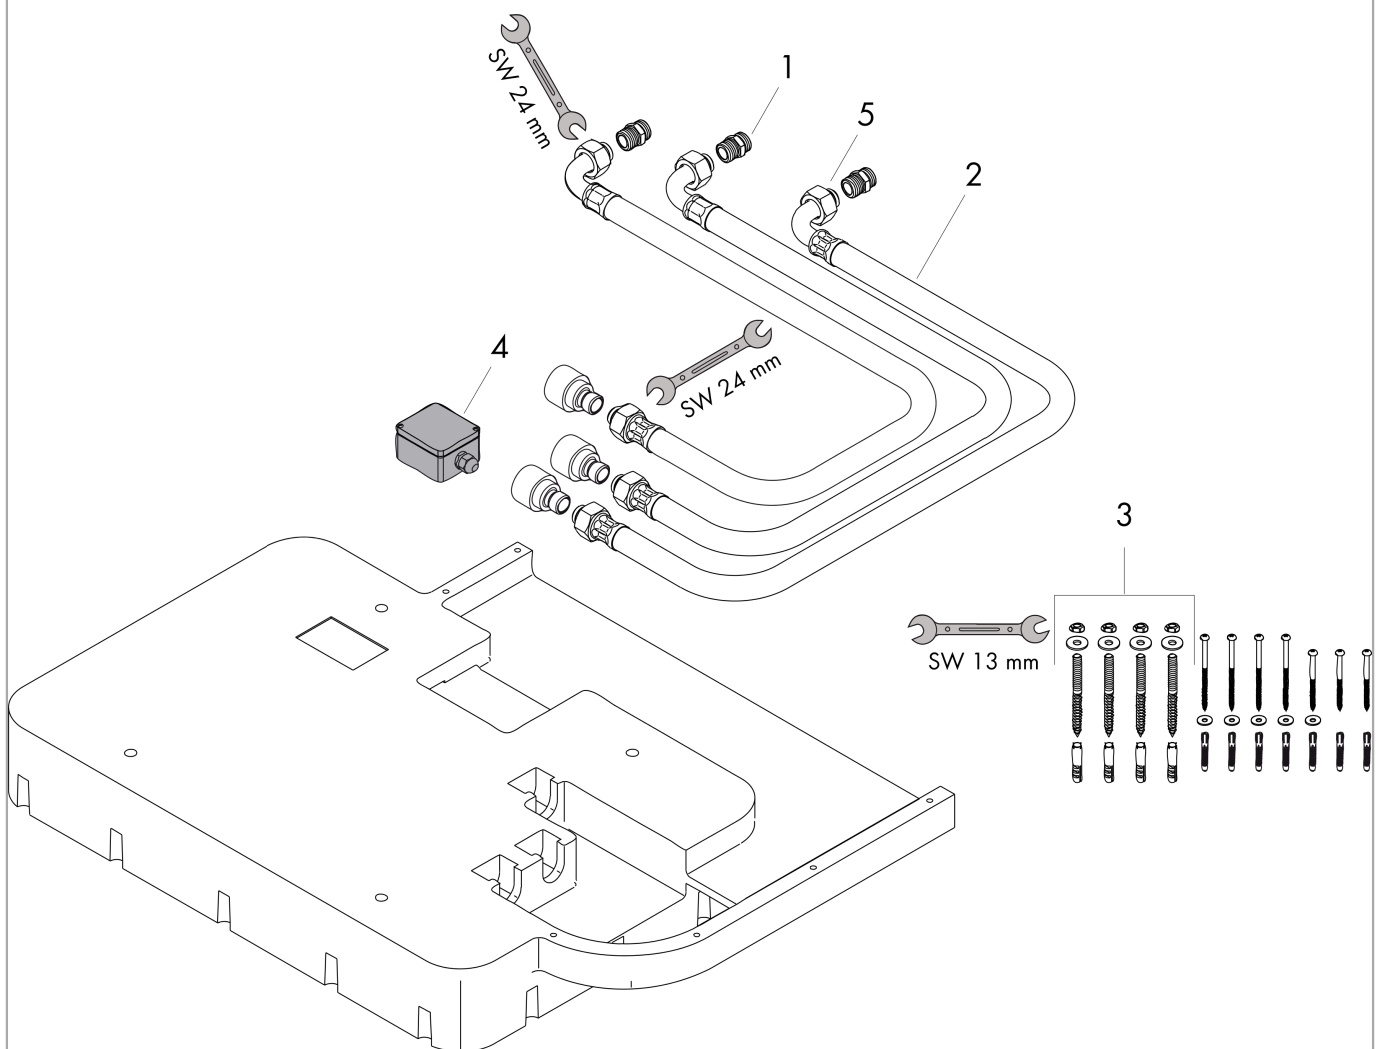

Raindance Rainmaker
Basic set for overhead shower 680/460 3jet
 Finish: Article Number: **28414180**

Description

product features

- connection dimension: G ½
- EPD Basic Sets

Product image

Scale drawing

Raindance Rainmaker
Basic set for overhead shower 680/460 3jet
 Finish: Article Number: **28414180**

Installation examples

Raindance Rainmaker
Basic set for overhead shower 680/460 3jet
 Finish: Article Number: **28414180**

Exploded Drawing

Year of production: >05/08

Raindance Rainmaker
Basic set for overhead shower 680/460 3jet
Finish: Article Number: **28414180**

Spare part list

Year of production: >05/08

Pos.	Description	Article Number	Price	PU
1	connecting thread	97719000	€ 18,80	1
2	connection hose 800 mm G½ x G½	25963000	€ 58,67	1
3	mounting kit	97722000	€ 58,67	1
4	junction box	97721000	€ 72,47	1
5	O-ring 11x2	98127000	€ 3,33	1