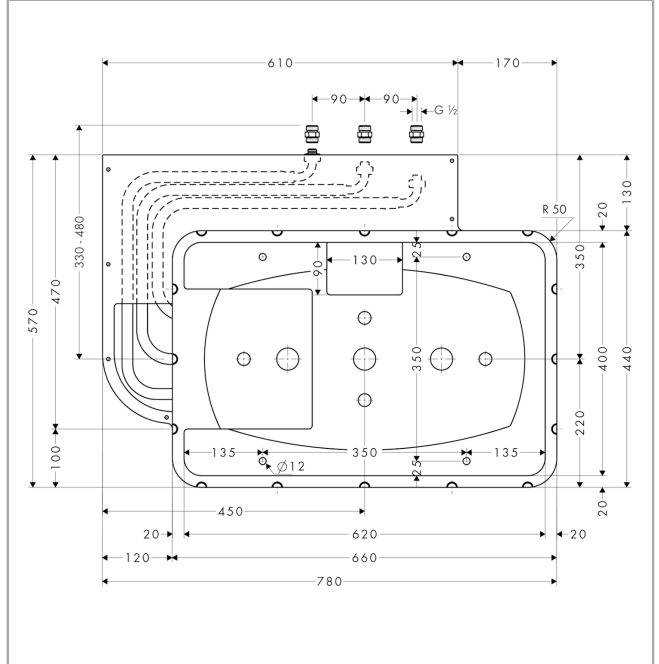

Raindance Rainmaker
Basic set for overhead shower 680/460 3jet
 Finish: Article Number: **28414180**

Description

product features

- connection dimension: G ½
- EPD Basic Sets

Product image

Scale drawing

Raindance Rainmaker
Basic set for overhead shower 680/460 3jet
 Finish: Article Number: **28414180**

Installation examples

Raindance Rainmaker
Basic set for overhead shower 680/460 3jet
 Finish: Article Number: **28414180**

Exploded Drawing

Year of production: >05/08

Raindance Rainmaker
Basic set for overhead shower 680/460 3jet
Finish: Article Number: **28414180**

Spare part list

Year of production: >05/08

Pos.	Description	Article Number	Price	PU
1	connecting thread	97719000	€ 18,80	1
2	connection hose 800 mm G½ x G½	25963000	€ 58,67	1
3	mounting kit	97722000	€ 58,67	1
4	junction box	97721000	€ 72,47	1
5	O-ring 11x2	98127000	€ 3,33	1