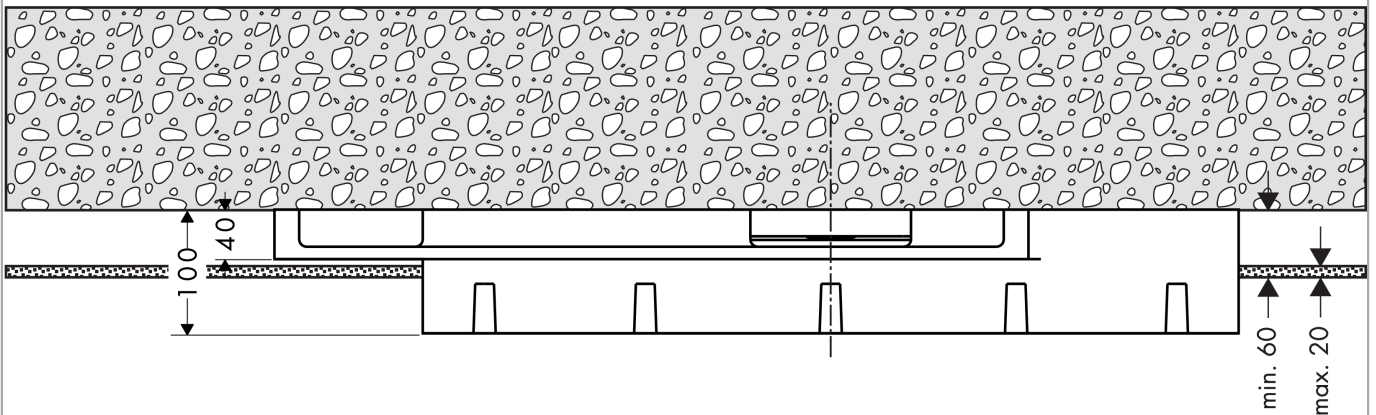

Raindance Rainmaker
Basic set for overhead shower 680/460 3jet
 Finish: Article Number: **28414180**

Description

product features

- connection dimension: G ½
- EPD Basic Sets

Product image

Scale drawing

Raindance Rainmaker
Basic set for overhead shower 680/460 3jet
 Finish: Article Number: **28414180**

Installation examples

Raindance Rainmaker
Basic set for overhead shower 680/460 3jet
 Finish: Article Number: **28414180**

Exploded Drawing

Year of production: >05/08

Raindance Rainmaker
Basic set for overhead shower 680/460 3jet
Finish: Article Number: **28414180**

Spare part list

Year of production: >05/08

Pos.	Description	Article Number	Price	PU
1	connecting thread	97719000	€ 18,80	1
2	connection hose 800 mm G½ x G½	25963000	€ 58,67	1
3	mounting kit	97722000	€ 58,67	1
4	junction box	97721000	€ 72,47	1
5	O-ring 11x2	98127000	€ 3,33	1