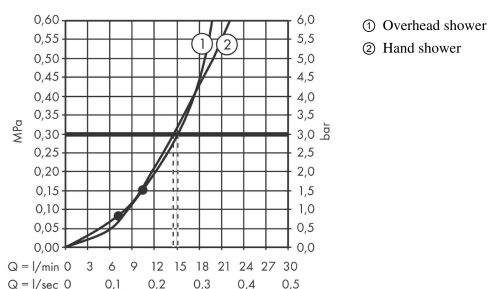

Croma

Shower system 280 1jet with Ecostat S and hand shower 110 Vario

Finish: **Chrome** Article Number: **27954000**

Description

product features

- consists of: overhead shower, hand shower, shower arm, Thermostat, basic set, wall outlet, shower hose
- shower head size: 280 mm
- spray type overhead shower: RainAir
- spray type hand shower: Rain, IntenseRain, TurboRain
- maximum flow rate at 3 bar: 15,6 l/min
- minimum flow pressure: 1 bar
- pivot connector prevents hose from tangling
- max. operating pressure: 6 bar
- connection type: basic set

Technology

Product image

Scale drawing

Flowchart

Croma
Shower system 280 1jet with Ecostat S and hand shower 110 Vario
 Finish: **Chrome** Article Number: **27954000**

Exploded Drawing

Year of production: >11/20

Croma

Shower system 280 1jet with Ecostat S and hand shower 110 Vario

Finish: **Chrome** Article Number: **27954000**

Spare part list

Year of production: >11/20

Pos.	Description	Article Number	Price	PU
1	shower arm 390 mm	27413000	-	1
2	head shower	26220000	-	1
3	handshower	26802400	-	1
4	-	26487000	-	1
5	Finish set	15758000	-	1
6	concealed item	01800180	-	1
7	shower hose Isiflex'B 1,25 m	28272000	-	1