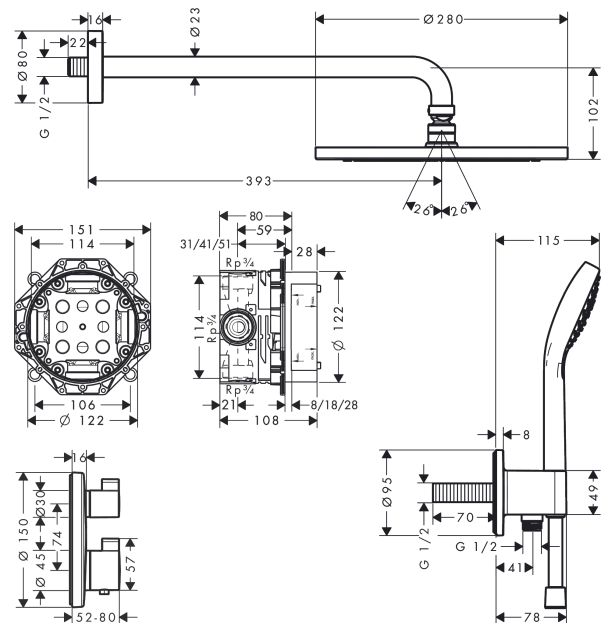

Croma

Shower system 280 1jet with Ecostat S and hand shower 110 Vario

Finish: **Chrome** Article Number: **27954000**

Description

product features

- consists of: overhead shower, hand shower, shower arm, Thermostat, basic set, wall outlet, shower hose
- shower head size: 280 mm
- spray type overhead shower: RainAir
- spray type hand shower: Rain, IntenseRain, TurboRain
- maximum flow rate at 3 bar: 15,6 l/min
- minimum flow pressure: 1 bar
- pivot connector prevents hose from tangling
- max. operating pressure: 6 bar
- connection type: basic set

Technology

Product image

Scale drawing

Flowchart

Croma
Shower system 280 1jet with Ecostat S and hand shower 110 Vario
 Finish: **Chrome** Article Number: **27954000**

Exploded Drawing

Year of production: >11/20

Croma

Shower system 280 1jet with Ecostat S and hand shower 110 Vario

Finish: **Chrome** Article Number: **27954000**

Spare part list

Year of production: >11/20

Pos.	Description	Article Number	Price	PU
1	shower arm 390 mm	27413000	-	1
2	head shower	26220000	-	1
3	handshower	26802400	-	1
4	-	26487000	-	1
5	Finish set	15758000	-	1
6	concealed item	01800180	-	1
7	shower hose Isiflex'B 1,25 m	28272000	-	1