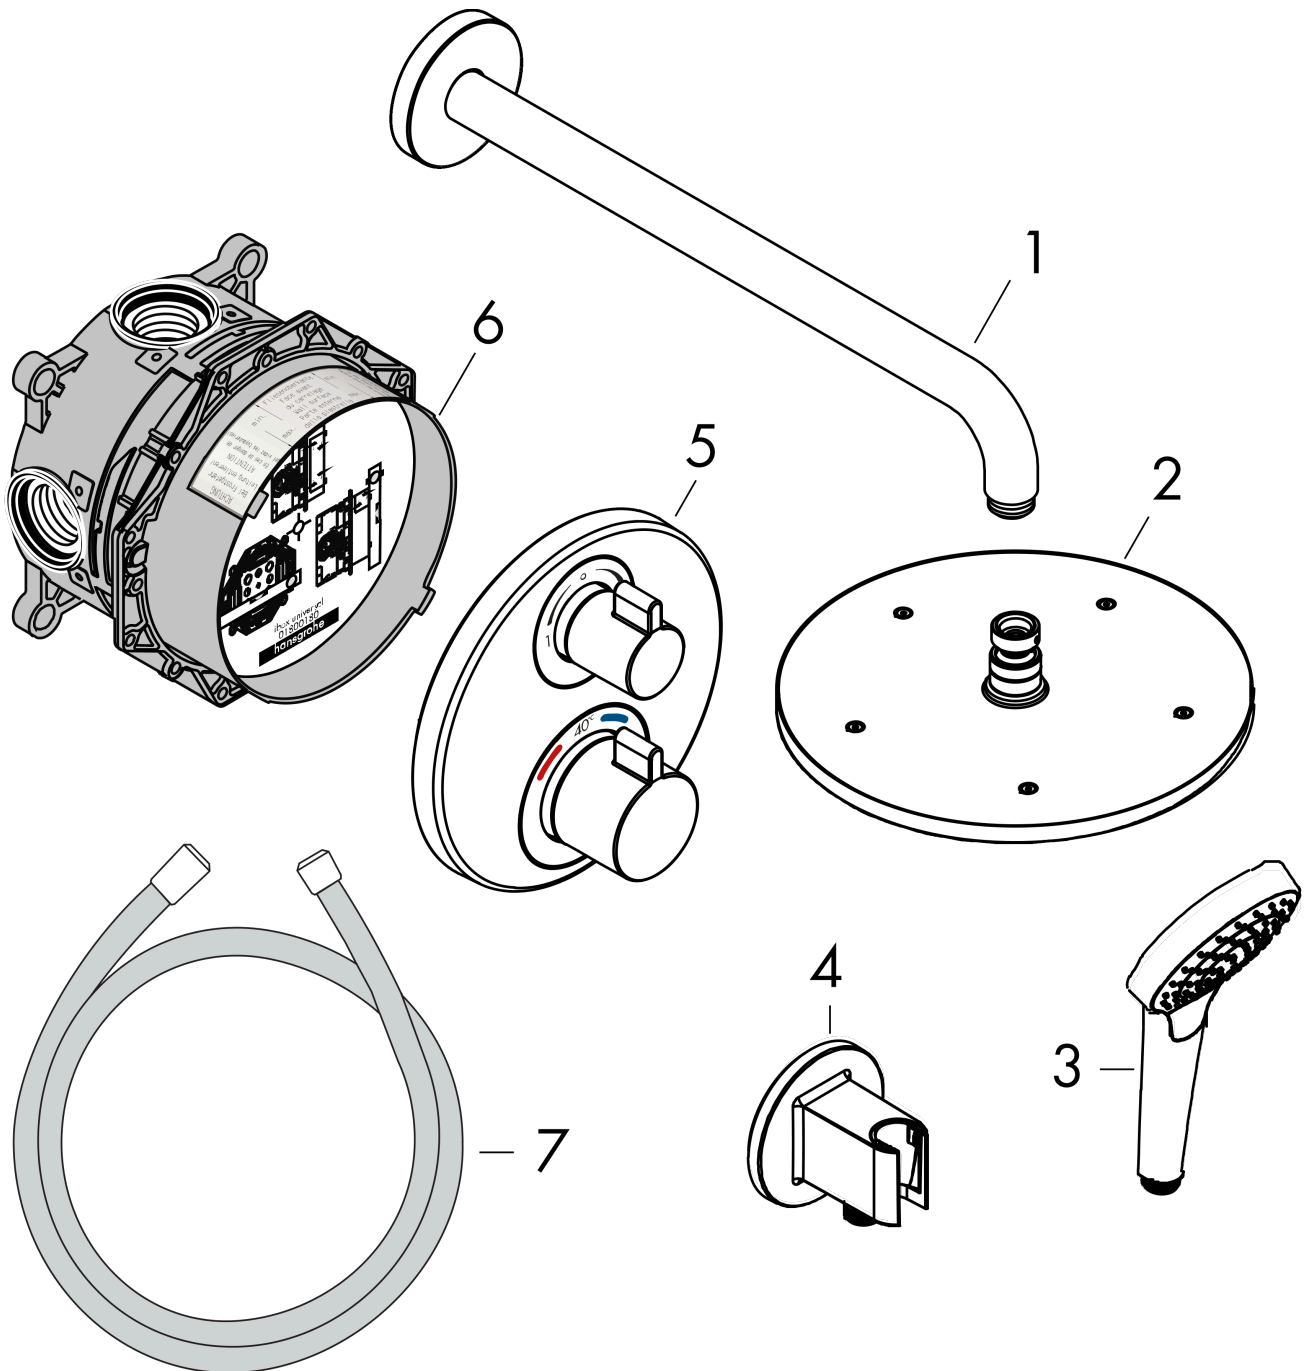

Croma

Shower system 280 1jet with Ecostat S and hand shower 110 Vario

Finish: **Chrome** Article Number: **27954000**

Description

product features

- consists of: overhead shower, hand shower, shower arm, Thermostat, basic set, wall outlet, shower hose
- shower head size: 280 mm
- spray type overhead shower: RainAir
- spray type hand shower: Rain, IntenseRain, TurboRain
- maximum flow rate at 3 bar: 15,6 l/min
- minimum flow pressure: 1 bar
- pivot connector prevents hose from tangling
- max. operating pressure: 6 bar
- connection type: basic set

Technology

Product image

Scale drawing

Flowchart

Croma
Shower system 280 1jet with Ecostat S and hand shower 110 Vario
 Finish: **Chrome** Article Number: **27954000**

Exploded Drawing

Year of production: >11/20

Croma

Shower system 280 1jet with Ecostat S and hand shower 110 Vario

Finish: **Chrome** Article Number: **27954000**

Spare part list

Year of production: >11/20

Pos.	Description	Article Number	Price	PU
1	shower arm 390 mm	27413000	-	1
2	head shower	26220000	-	1
3	handshower	26802400	-	1
4	-	26487000	-	1
5	Finish set	15758000	-	1
6	concealed item	01800180	-	1
7	shower hose Isiflex'B 1,25 m	28272000	-	1