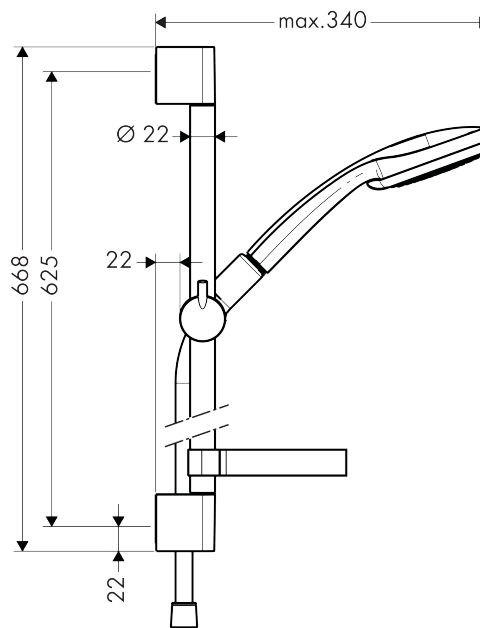

Croma 100

Shower set Vario EcoSmart 9 l/min with shower bar 65 cm and soap dish

Surfaces: **Chrome** Article Number: **27776000**

Description

product features

- consists of: hand shower, shower bar, shower hose, slider, soap dish
- spray type: Shampoo spray, Massage spray, Rain, normal spray
- spray type adjustment by turning spray disc
- shower head size: 100 mm
- 90° position adjustable slider, pivots left and right, up and down
- maximum flow rate at 0.3 MPa: 9 l/min
- scope of supply: shower set, filter seal, mounting material, assembly instruction

Technology

Product image

Scale drawing

Flowchart

The consumption was measured in combination with the appropriate fittings (thermostat/mixer/in-wall valve) to reflect actual application in practice.

Croma 100

Shower set Vario EcoSmart 9 l/min with shower bar 65 cm and soap dish

Surfaces: **Chrome** Article Number: **27776000**

Installation examples