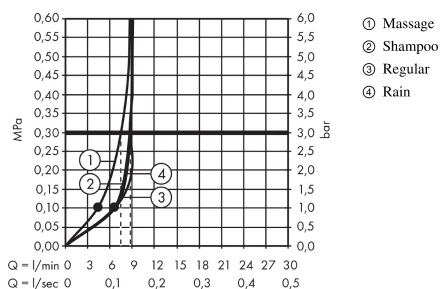

Croma 100

Shower set Vario EcoSmart 9 l/min with shower bar 65 cm and soap dish

Surfaces: **Chrome** Article Number: **27776000**

Description

product features

- consists of: hand shower, shower bar, shower hose, slider, soap dish
- spray type: Shampoo spray, Massage spray, Rain, normal spray
- spray type adjustment by turning spray disc
- shower head size: 100 mm
- 90° position adjustable slider, pivots left and right, up and down
- maximum flow rate at 0.3 MPa: 9 l/min
- scope of supply: shower set, filter seal, mounting material, assembly instruction

Technology

Product image

Scale drawing

Flowchart

The consumption was measured in combination with the appropriate fittings (thermostat/mixer/in-wall valve) to reflect actual application in practice.

Croma 100

Shower set Vario EcoSmart 9 l/min with shower bar 65 cm and soap dish

Surfaces: **Chrome** Article Number: **27776000**

Installation examples