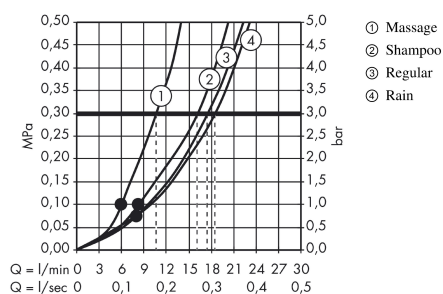

Flowchart

The consumption was measured in combination with the appropriate fittings (thermostat/mixer/ in-wall valve) to reflect actual application in practice.