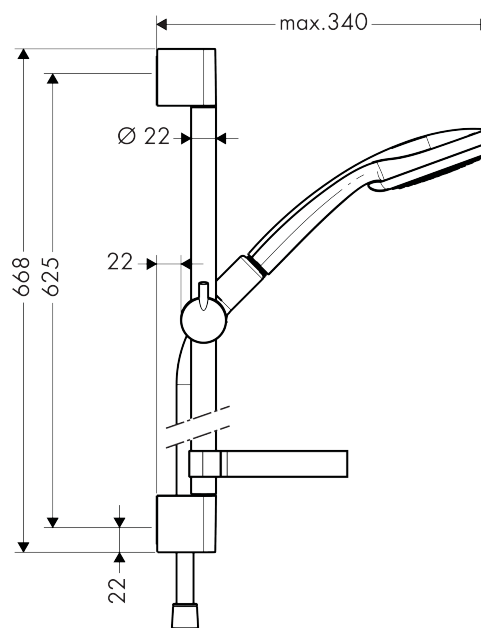

## Croma 100

Shower set Vario with shower bar 65 cm and soap dish

Surfaces: **Chrome** Article Number: **27772000**

#### product features

- consists of: hand shower, shower bar, shower hose, slider, soap dish
- spray type: Rain, Shampoo spray, normal spray, Massage spray
- spray type adjustment by turning spray disc
- shower head size: 100 mm
- pivot connectors prevent hose from tangling
- 90° position adjustable slider, pivots left and right, up and down
- maximum flow rate at 0.3 MPa: 18 l/min
- chrome-plated wall supports of plastic
- scope of supply: shower set, filter seal, mounting material, assembly instruction

### Scale drawing