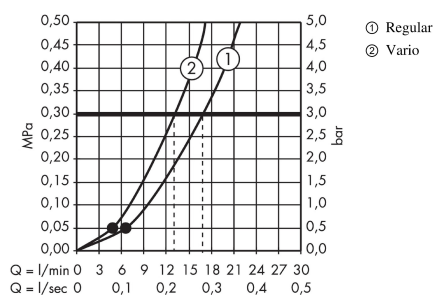

Crometta 85

Shower set Vario with shower bar 90 cm

Surfaces: **Chrome** Article Number: **27762000**

Description

product features

- consists of: hand shower, shower bar, shower hose, slider
- spray type: normal spray, Vario spray
- spray type adjustment by turning spray disc
- shower head size: 85 mm
- without pivot joints
- 90° position adjustable slider, pivots left and right, up and down
- maximum flow rate at 0.3 MPa: 17 l/min
- chrome-plated wall supports of plastic
- scope of supply: shower set, filter seal, mounting material, assembly instruction

Technology

Product image

Scale drawing

Flowchart

The consumption was measured in combination with the appropriate fittings (thermostat/mixer/ in-wall valve) to reflect actual application in practice.

Crometta 85