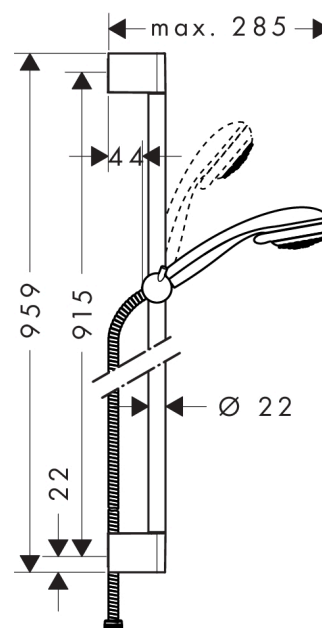

Crometta 85

Shower set Vario with shower bar 90 cm

Surfaces: **Chrome** Article Number: **27762000**

Description

product features

- consists of: hand shower, shower bar, shower hose, slider
- spray type: normal spray, Vario spray
- spray type adjustment by turning spray disc
- shower head size: 85 mm
- without pivot joints
- 90° position adjustable slider, pivots left and right, up and down
- maximum flow rate at 0.3 MPa: 17 l/min
- chrome-plated wall supports of plastic
- scope of supply: shower set, filter seal, mounting material, assembly instruction

Technology

Product image

Scale drawing

Flowchart

The consumption was measured in combination with the appropriate fittings (thermostat/mixer/ in-wall valve) to reflect actual application in practice.

Crometta 85

Shower set Vario with shower bar 90 cm

Surfaces: **Chrome** Article Number: **27762000**

Installation examples