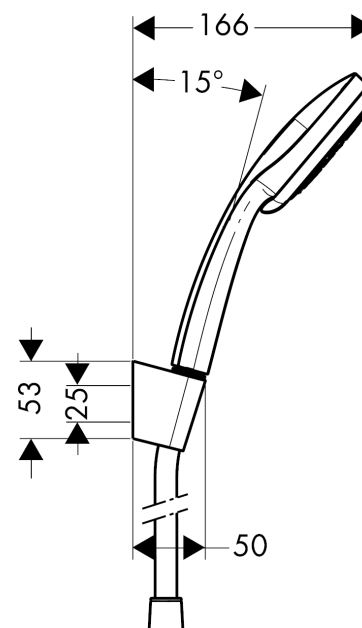

Croma 100

Shower holder set Multi with shower hose 125 cm

Surfaces: **Chrome** Article Number: **27593000**

Description

product features

- consists of: hand shower, shower holder, shower hose
- spray type: Mono, Massage spray, Rain
- spray type adjustment by turning spray disc
- shower head size: 100 mm
- pivot connectors prevent hose from tangling
- maximum flow rate at 0.3 MPa: 19 l/min
- chrome-plated wall supports of plastic
- scope of supply: shower holder set, filter seal, mounting material, assembly instruction

Technology

Product image

Scale drawing

Flowchart

The consumption was measured in combination with the appropriate fittings (thermostat/mixer/ in-wall valve) to reflect actual application in practice.