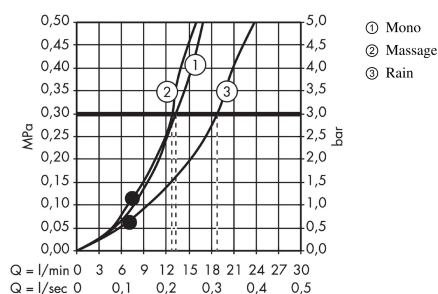

Croma 100

Shower holder set Multi with shower hose 125 cm

Surfaces: **Chrome** Article Number: **27593000**

Description

product features

- consists of: hand shower, shower holder, shower hose
- spray type: Mono, Massage spray, Rain
- spray type adjustment by turning spray disc
- shower head size: 100 mm
- pivot connectors prevent hose from tangling
- maximum flow rate at 0.3 MPa: 19 l/min
- chrome-plated wall supports of plastic
- scope of supply: shower holder set, filter seal, mounting material, assembly instruction

Technology

Product image

Scale drawing

Flowchart

The consumption was measured in combination with the appropriate fittings (thermostat/mixer/ in-wall valve) to reflect actual application in practice.