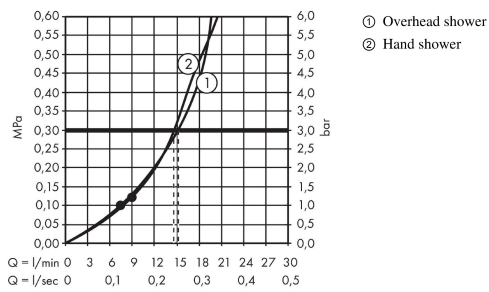

**Croma****Showerpipe 220 1jet with thermostat**Finish: **Chrome** Article Number: **27185000****Description****product features**

- consists of: overhead shower, hand shower, shower thermostat, shower hose, slider, shower bar
- overhead shower Croma 220
- shower head size overhead shower: 220 mm
- spray type overhead shower: RainAir
- ball-joint: overhead shower angle adjustable
- maximum flow rate at 3 bar: 15 l/min
- spray type hand shower: Rain, Massage spray, Shampoo spray, normal spray
- minimum flow pressure: 1,2 bar
- max. operating pressure: 10 bar
- pipe can be shortened in height
- shower bar diameter: 22 mm
- height-adjustable hand shower holder
- shower arm length overhead shower: 400 mm
- swivel shower arm
- thermostat Ecostat Comfort
- safety stop at 40°C
- adjustable hot water limitation
- outlets controlled via turning handle
- will not run two outlets at same time
- suitable for continuous flow water heaters
- mounting type: exposed installation
- connection dimension DN15
- connection thread G ½
- centre distance 150 ± 12 mm
- intrinsically safe against backflow
- 2 functions
- EPD Showerpipes

**Technology**

**Croma**  
**Showerpipe 220 1jet with thermostat**  
 Finish: **Chrome** Article Number: **27185000**

Product image

Scale drawing

Flowchart

**Croma**  
**Showerpipe 220 1jet with thermostat**  
 Finish: **Chrome** Article Number: **27185000**