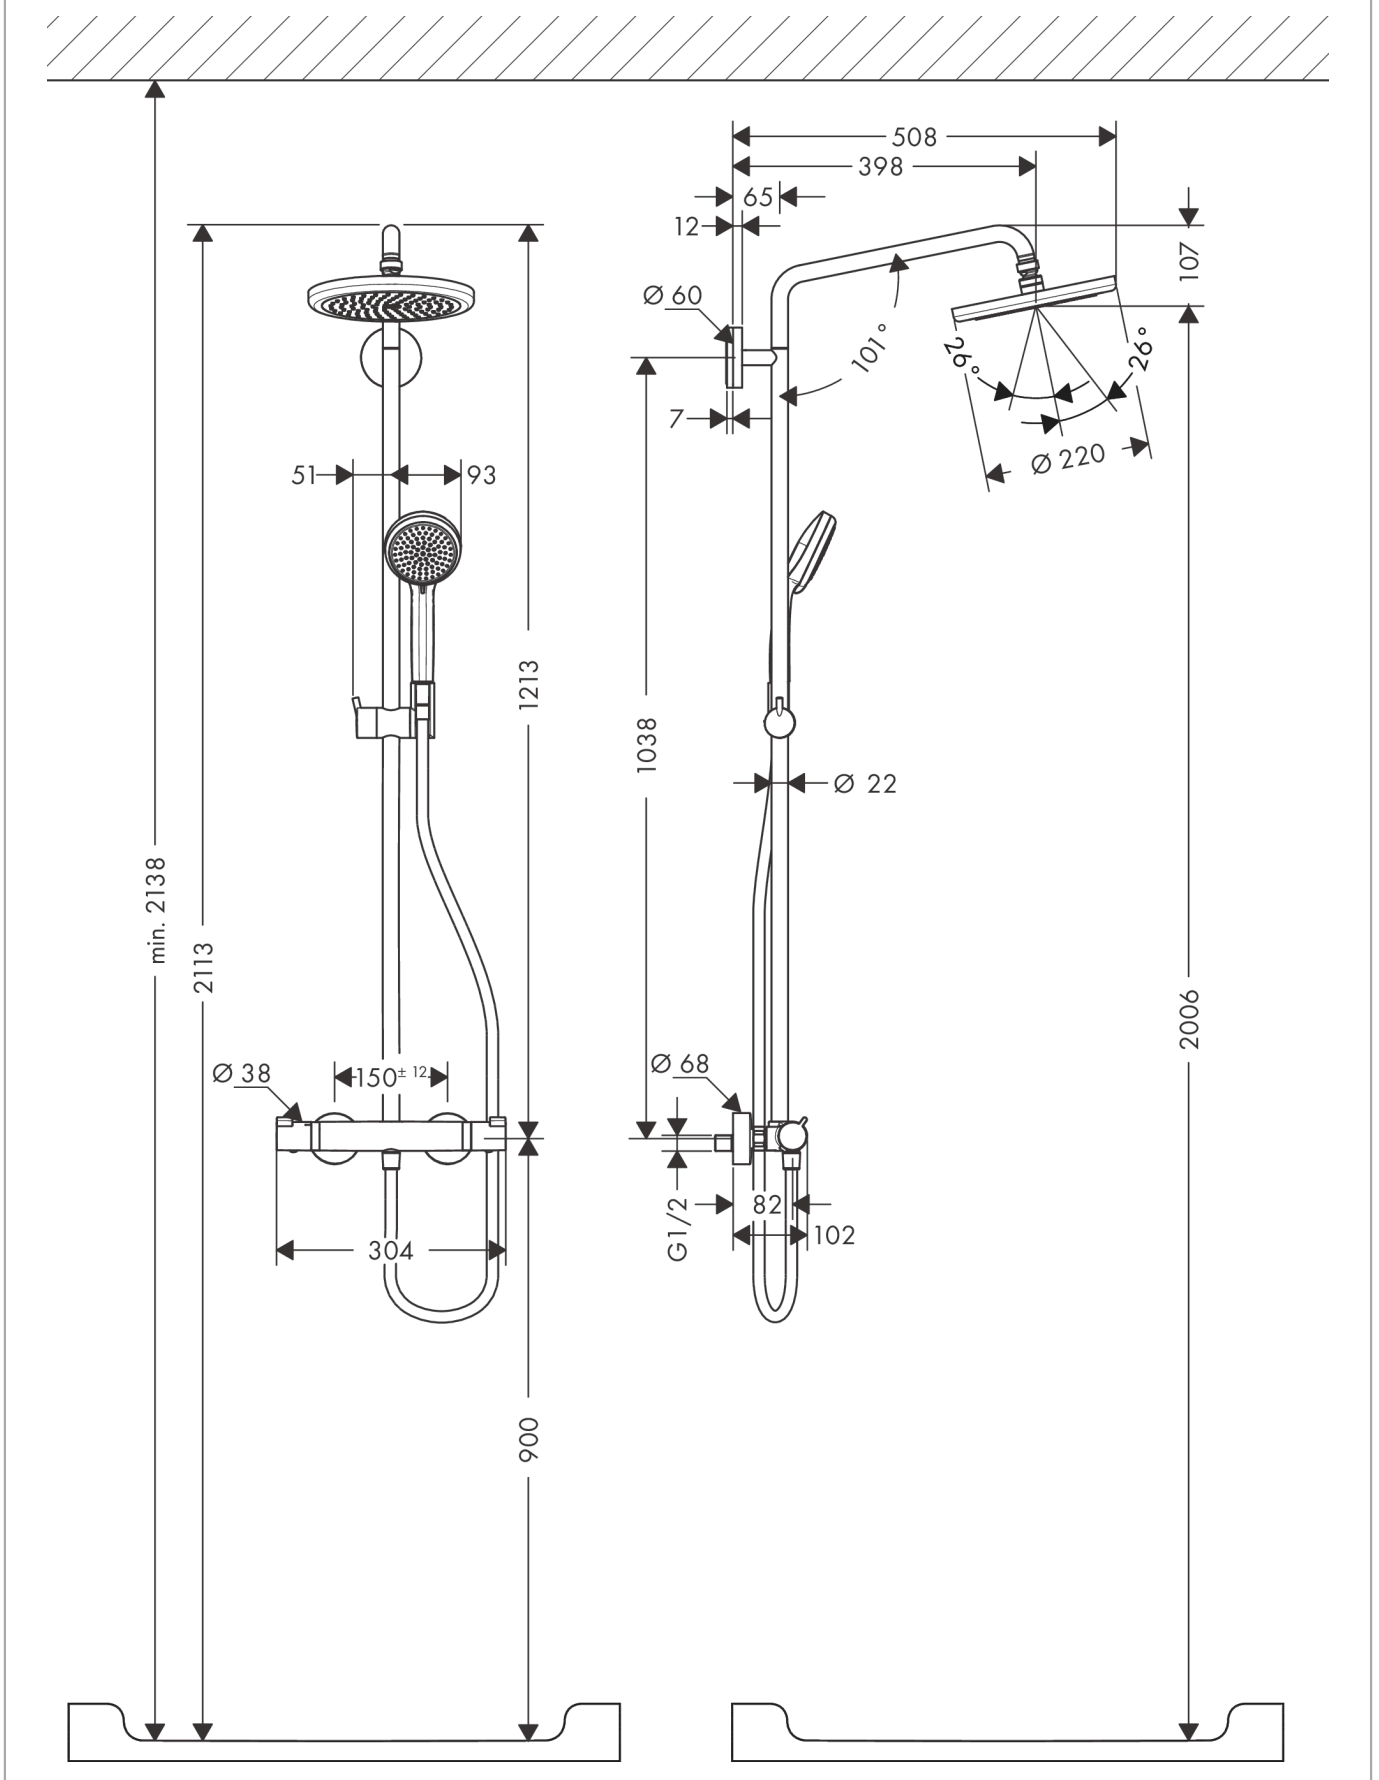

Croma
Showerpipe 220 1jet with thermostat
Finish: **Chrome** Article Number: **27185000**

Installation examples