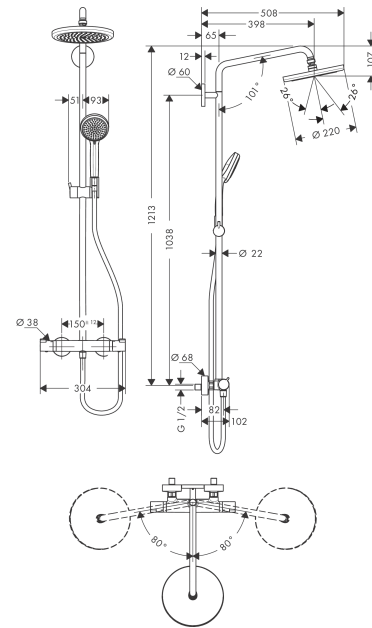

**Croma****Showerpipe 220 1jet with thermostat**Finish: **Chrome** Article Number: **27185000****Description****product features**

- consists of: overhead shower, hand shower, shower thermostat, shower hose, slider, shower bar
- overhead shower Croma 220
- shower head size overhead shower: 220 mm
- spray type overhead shower: RainAir
- ball-joint: overhead shower angle adjustable
- maximum flow rate at 3 bar: 15 l/min
- spray type hand shower: Rain, Massage spray, Shampoo spray, normal spray
- minimum flow pressure: 1,2 bar
- max. operating pressure: 10 bar
- pipe can be shortened in height
- shower bar diameter: 22 mm
- height-adjustable hand shower holder
- shower arm length overhead shower: 400 mm
- swivel shower arm
- thermostat Ecostat Comfort
- safety stop at 40°C
- adjustable hot water limitation
- outlets controlled via turning handle
- will not run two outlets at same time
- suitable for continuous flow water heaters
- mounting type: exposed installation
- connection dimension DN15
- connection thread G ½
- centre distance 150 ± 12 mm
- intrinsically safe against backflow
- 2 functions
- EPD Showerpipes

**Technology**

**Croma**  
**Showerpipe 220 1jet with thermostat**  
 Finish: **Chrome** Article Number: **27185000**

Product image

Scale drawing

Flowchart

**Croma**  
**Showerpipe 220 1jet with thermostat**  
 Finish: **Chrome** Article Number: **27185000**