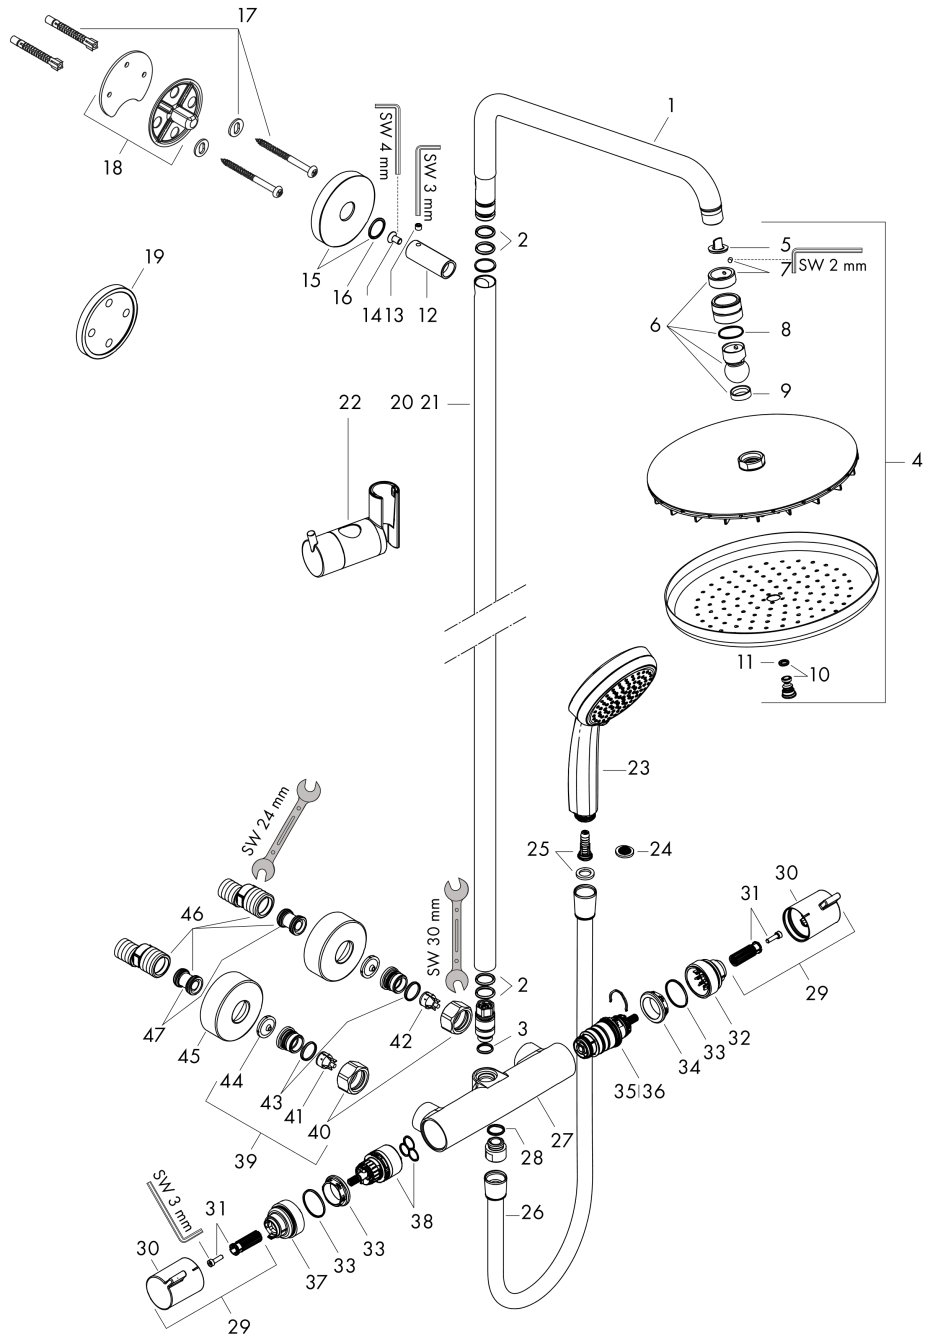

Croma
Showerpipe 220 1jet with thermostat
Finish: **Chrome** Article Number: **27185000**

Exploded Drawing

Year of production: >12/20

Croma

Showerpipe 220 1jet with thermostat

Finish: **Chrome** Article Number: **27185000**

Spare part list

Year of production: >12/20

Pos.	Description	Article Number	Price	PU
1	shower arm	95985000	€ 128,28	1
2	O-ring 15x2,5	98131000	€ 3,33	1
3	O-ring 12x2,25	98382000	€ 3,33	1
4	head shower	26464000	-	1
5	filter packing	96477000	€ 3,33	1
6	ball joint	98941000	€ 36,89	1
7	lock washer	98942000	€ 18,80	1
8	lever collar	97536000	€ 5,36	1
9	seal	97606000	€ 5,36	1
10	air jet	95794000	€ 28,92	1
11	O-ring 7x2	98419000	€ 3,33	1
12	sleeve	92166000	€ 36,89	1
13	hollow set screw M6x5	98447000	€ 3,33	1
14	screw	92137000	€ 5,36	1
15	escutcheon Ø 60 mm	95692000	€ 18,80	1
16	O-ring 20x2,5	92602000	€ 5,36	1
17	mounting set	96179000	€ 11,66	1
18	wall flange	95688000	€ 28,92	1
19	tile-matching-disk 7 mm	95239000	€ 14,28	1
20	pipe 1030 mm	95915000	€ 128,28	1
21	pipe 1400 mm	95983000	€ 166,48	1
22	support, assy	97651000	€ 88,54	1
23	handshower	28535000	-	1
24	filter packing	94246000	€ 3,33	1
25	filter insert	97708000	€ 5,36	1
26	shower hose Isiflex'B 1,60 m	28276000	-	1
27	Thermostat	92147000	€ 554,06	1
28	O-ring 14x2	98129000	€ 3,33	1
29	handle	95836000	€ 28,92	1
30	pushbutton	92848000	€ 5,36	1
31	handle fixing set	95843000	€ 8,69	1
32	safety set	95839000	€ 18,80	1
33	O-ring 26x1,5	98390000	€ 3,33	1
34	nut	98913000	€ 18,80	1
35	thermostat cartridge	98282000	€ 103,17	1
36	cartridge for exchanged connections	92373000	€ 256,68	1
37	stop ring for flow control	95927000	€ 28,92	1
38	shut off unit with selector	98283000	€ 72,47	1
39	set of unions	94285000	-	1
40	set of nuts	96157000	€ 28,92	1
41	non return valve (pressure-resistant up to 2 MPa)	93136000	€ 28,92	1