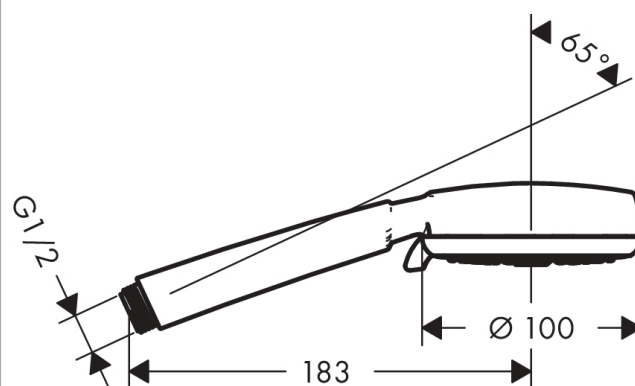

Crometta 100

Hand shower Multi

Surfaces: **White/Chrome** Article Number: **26823400**

Description

product features

- shower head size: 100 mm
- spray type adjustment by turning spray disc
- spray type: Rain, TurboRain, Massage spray
- flow rate at 3 bar: 19 l/min
- with internal water conduction
- rinseable dirt filter
- connection thread G ½
- connection dimension: DN15
- suitable for continuous flow water heaters
- scope of supply: hand shower, filter seal, assembly instruction

Technology

Design awards

Product image

Scale drawing

Flowchart

The consumption was measured in combination with the appropriate fittings (thermostat/mixer/in-wall valve) to reflect actual application in practice.