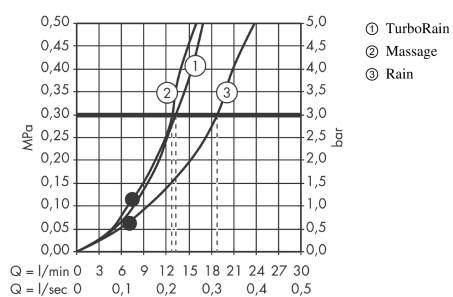

Crometta 100

Hand shower Multi

Surfaces: **White/Chrome** Article Number: **26823400**

Description

product features

- shower head size: 100 mm
- spray type adjustment by turning spray disc
- spray type: Rain, TurboRain, Massage spray
- flow rate at 3 bar: 19 l/min
- with internal water conduction
- rinseable dirt filter
- connection thread G ½
- connection dimension: DN15
- suitable for continuous flow water heaters
- scope of supply: hand shower, filter seal, assembly instruction

Technology

Design awards

Product image

Scale drawing

Flowchart

The consumption was measured in combination with the appropriate fittings (thermostat/mixer/in-wall valve) to reflect actual application in practice.