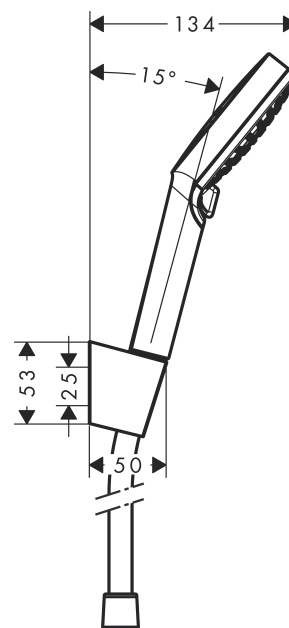

### Shower holder set Vario with shower hose 160 cm

Surfaces: **White/Chrome** Article Number: **26692400**

#### product features

- consists of: hand shower, shower holder, shower hose
- spray type: Rain, IntenseRain
- spray type adjustment by turning spray disc
- shower head size: 100 mm
- pivot connectors prevent hose from tangling
- maximum flow rate at 0.3 MPa: 14 l/min
- chrome-plated wall supports of plastic
- scope of supply: shower holder set, filter seal, mounting material, assembly instruction

### Scale drawing