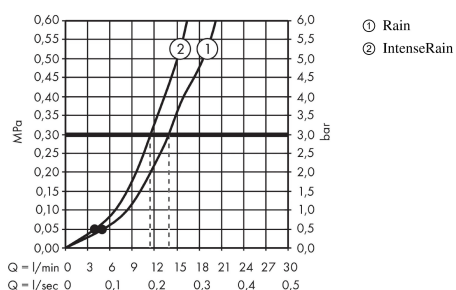

Flowchart

The consumption was measured in combination with the appropriate fittings (thermostat/mixer/ in-wall valve) to reflect actual application in practice.