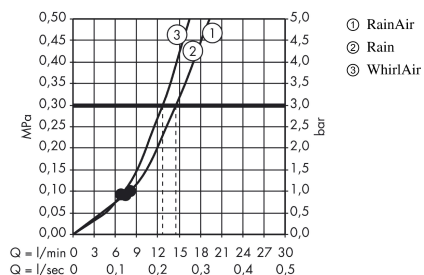

Raindance Select E

Shower set 120 3jet with shower bar 65 cm and soap dish

Surfaces: **White/Chrome** Article Number: **26620400**

Description

product features

- consists of: hand shower, shower bar, shower hose, slider, soap dish
- spray type: Rain, RainAir, WhirlAir
- convenient diversion via Select button
- shower head size: 120 mm
- pivot connectors prevent hose from tangling
- 90° position adjustable slider, pivots left and right, up and down
- maximum flow rate at 0.3 MPa: 15 l/min
- scope of supply: shower set, filter seal, mounting material, assembly instruction

Technology

Product image

Scale drawing

Flowchart

The consumption was measured in combination with the appropriate fittings (thermostat/mixer/ in-wall valve) to reflect actual application in practice.

Raindance Select E

Shower set 120 3jet with shower bar 65 cm and soap dish

Surfaces: **White/Chrome** Article Number: **26620400**

Installation examples