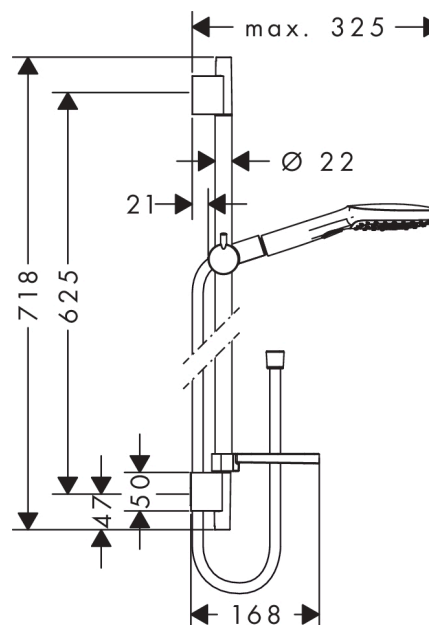

Raindance Select E

Shower set 120 3jet with shower bar 65 cm and soap dish

Surfaces: **White/Chrome** Article Number: **26620400**

Description

product features

- consists of: hand shower, shower bar, shower hose, slider, soap dish
- spray type: Rain, RainAir, WhirlAir
- convenient diversion via Select button
- shower head size: 120 mm
- pivot connectors prevent hose from tangling
- 90° position adjustable slider, pivots left and right, up and down
- maximum flow rate at 0.3 MPa: 15 l/min
- scope of supply: shower set, filter seal, mounting material, assembly instruction

Technology

Product image

Scale drawing

Flowchart

The consumption was measured in combination with the appropriate fittings (thermostat/mixer/ in-wall valve) to reflect actual application in practice.

Raindance Select E

Shower set 120 3jet with shower bar 65 cm and soap dish

Surfaces: **White/Chrome** Article Number: **26620400**

Installation examples