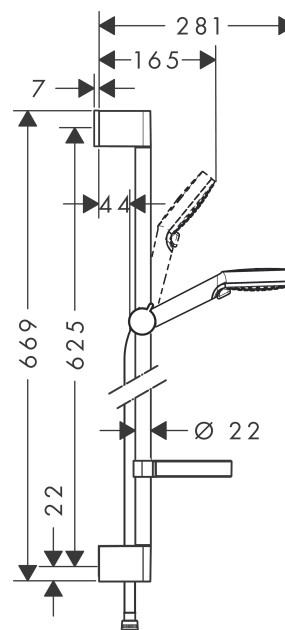

Crometta

Shower set Vario with shower bar 65 cm and soap dish

Surfaces: **White/Chrome** Article Number: **26553400**

Description

product features

- consists of: hand shower, shower bar, shower hose, slider, soap dish
- spray type: Rain, IntenseRain
- spray type adjustment by turning spray disc
- shower head size: 100 mm
- pivot connectors prevent hose from tangling
- slide inclination angle can be adjusted by 45°
- maximum flow rate at 0.3 MPa: 14 l/min
- bar width: 22 mm
- chrome-plated wall supports of plastic
- scope of supply: shower set, filter seal, mounting material, assembly instruction

Technology

Product image

Scale drawing

Flowchart

The consumption was measured in combination with the appropriate fittings (thermostat/mixer/ in-wall valve) to reflect actual application in practice.

Crometta

Shower set Vario with shower bar 65 cm and soap dish

Surfaces: **White/Chrome** Article Number: **26553400**

Installation examples