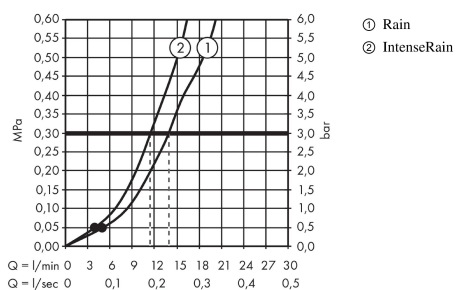

Crometta

Shower set Vario with shower bar 65 cm and soap dish

Surfaces: **White/Chrome** Article Number: **26553400**

Description

product features

- consists of: hand shower, shower bar, shower hose, slider, soap dish
- spray type: Rain, IntenseRain
- spray type adjustment by turning spray disc
- shower head size: 100 mm
- pivot connectors prevent hose from tangling
- slide inclination angle can be adjusted by 45°
- maximum flow rate at 0.3 MPa: 14 l/min
- bar width: 22 mm
- chrome-plated wall supports of plastic
- scope of supply: shower set, filter seal, mounting material, assembly instruction

Technology

Product image

Scale drawing

Flowchart

The consumption was measured in combination with the appropriate fittings (thermostat/mixer/ in-wall valve) to reflect actual application in practice.

Crometta

Shower set Vario with shower bar 65 cm and soap dish

Surfaces: **White/Chrome** Article Number: **26553400**

Installation examples