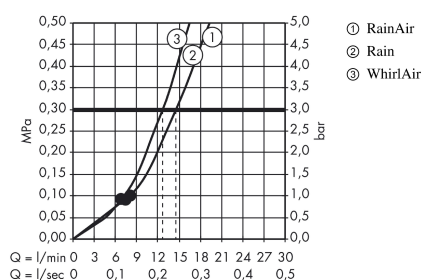

Flowchart

The consumption was measured in combination with the appropriate fittings (thermostat/mixer/ in-wall valve) to reflect actual application in practice.