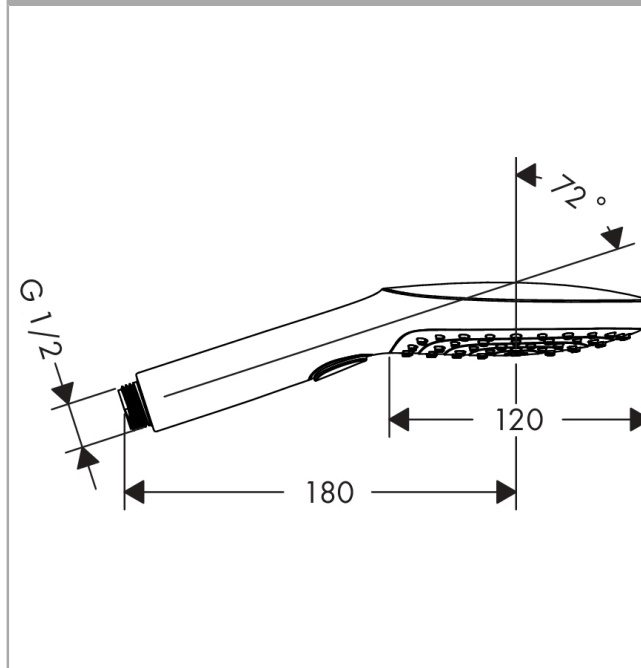

#### product features

- shower head size: 120 mm
- convenient diversion via Select button
- spray type: RainAir, Rain, WhirlAir
- flow rate at 3 bar: 15 l/min
- with internal water conduction
- rinseable dirt filter
- connection thread G 1/2
- connection dimension: DN15
- suitable for continuous flow water heaters
- scope of supply: hand shower, filter seal, assembly instruction

### Scale drawing