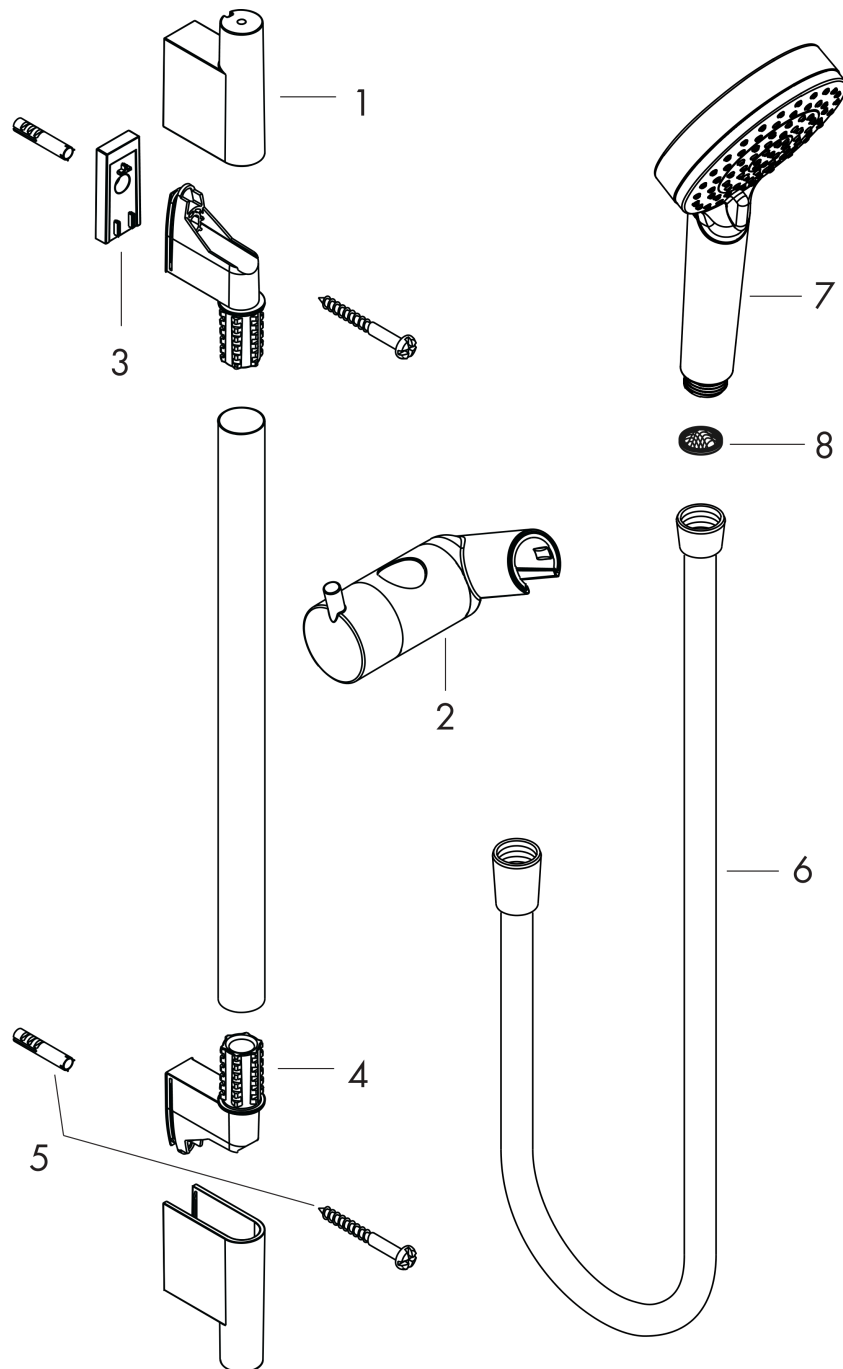

Vernis Blend

Shower set 100 Vario with shower bar S Puro 65 cm

Surface: **Matt Black** Article Number: **26422670**

Description

product features

- consists of: hand shower, shower bar, shower hose, slider
- shower head size: 100 mm
- spray type: Rain, IntenseRain
- spray type adjustment by turning spray disc
- hand shower holder inclination angle can be adjusted by 45°
- maximum flow rate at 3 bar: 15,2 l/min
- minimum flow pressure: 1 bar
- operating pressure: min. 1 bar/max. 6 bar
- shower hose with conical nut on both ends
- pivot connector prevents hose from tangling
- wall mounting: screw fastening
- wall supports made of plastic
- pipe length: 718 mm
- shower bar diameter: 22 mm
- profile pipe: round
- drilling distance 625 mm

Technology

Product image

Scale drawing

Vernis Blend

Shower set 100 Vario with shower bar S Puro 65 cm

Surface: **Matt Black** Article Number: **26422670**

Flowchart

The consumption was measured in combination with the appropriate fittings (thermostat/mixer/in-wall valve) to reflect actual application in practice.

Vernis Blend
Shower set 100 Vario with shower bar S Puro 65 cm
 Surface: **Matt Black** Article Number: **26422670**

Exploded Drawing

Year of production: >04/21

Vernis Blend

Shower set 100 Vario with shower bar S Puro 65 cm

Surface: **Matt Black** Article Number: **26422670**

Spare part list

Year of production: >04/21

Pos.	Description	Article Number	Price	PU
1	cover	95217670	€ 17,49	1
2	support, assy	97651670	€ 132,80	1
3	tile-matching-disk 7 mm	97450000	-	1
4	wall support	95218000	€ 8,69	1
5	mounting set	96179000	€ 11,66	1
6	shower hose Isiflex'B 1,60 m	28276670	-	1
7	handshower	26270670	-	1
8	filter packing	94246000	€ 3,33	1