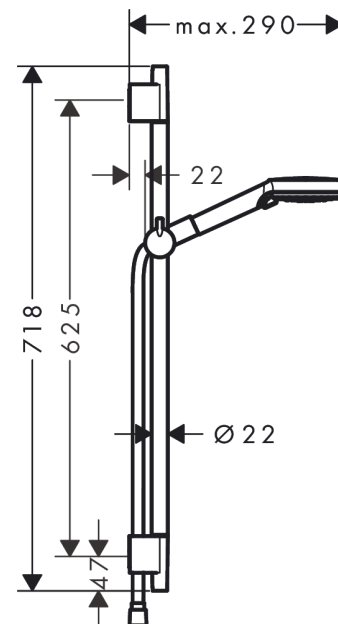

Vernis Blend

Shower set 100 Vario with shower bar S Puro 65 cm

Surface: **Matt Black** Article Number: **26422670**

Description

product features

- consists of: hand shower, shower bar, shower hose, slider
- shower head size: 100 mm
- spray type: Rain, IntenseRain
- spray type adjustment by turning spray disc
- hand shower holder inclination angle can be adjusted by 45°
- maximum flow rate at 3 bar: 15,2 l/min
- minimum flow pressure: 1 bar
- operating pressure: min. 1 bar/max. 6 bar
- shower hose with conical nut on both ends
- pivot connector prevents hose from tangling
- wall mounting: screw fastening
- wall supports made of plastic
- pipe length: 718 mm
- shower bar diameter: 22 mm
- profile pipe: round
- drilling distance 625 mm

Technology

Product image

Scale drawing

Vernis Blend

Shower set 100 Vario with shower bar S Puro 65 cm

Surface: **Matt Black** Article Number: **26422670**

Flowchart

The consumption was measured in combination with the appropriate fittings (thermostat/mixer/in-wall valve) to reflect actual application in practice.

Vernis Blend
Shower set 100 Vario with shower bar S Puro 65 cm
 Surface: **Matt Black** Article Number: **26422670**

Exploded Drawing

Year of production: >04/21

Vernis Blend

Shower set 100 Vario with shower bar S Puro 65 cm

Surface: **Matt Black** Article Number: **26422670**

Spare part list

Year of production: >04/21

Pos.	Description	Article Number	Price	PU
1	cover	95217670	€ 17,49	1
2	support, assy	97651670	€ 132,80	1
3	tile-matching-disk 7 mm	97450000	-	1
4	wall support	95218000	€ 8,69	1
5	mounting set	96179000	€ 11,66	1
6	shower hose Isiflex'B 1,60 m	28276670	-	1
7	handshower	26270670	-	1
8	filter packing	94246000	€ 3,33	1