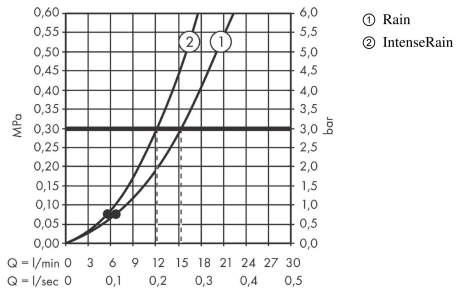

Vernis Blend

Shower set 100 Vario with shower bar S Puro 65 cm

Surface: **Matt Black** Article Number: **26422670**

Description

product features

- consists of: hand shower, shower bar, shower hose, slider
- shower head size: 100 mm
- spray type: Rain, IntenseRain
- spray type adjustment by turning spray disc
- hand shower holder inclination angle can be adjusted by 45°
- maximum flow rate at 3 bar: 15,2 l/min
- minimum flow pressure: 1 bar
- operating pressure: min. 1 bar/max. 6 bar
- shower hose with conical nut on both ends
- pivot connector prevents hose from tangling
- wall mounting: screw fastening
- wall supports made of plastic
- pipe length: 718 mm
- shower bar diameter: 22 mm
- profile pipe: round
- drilling distance 625 mm

Technology

Product image

Scale drawing

Vernis Blend

Shower set 100 Vario with shower bar S Puro 65 cm

Surface: **Matt Black** Article Number: **26422670**

Flowchart

The consumption was measured in combination with the appropriate fittings (thermostat/mixer/in-wall valve) to reflect actual application in practice.