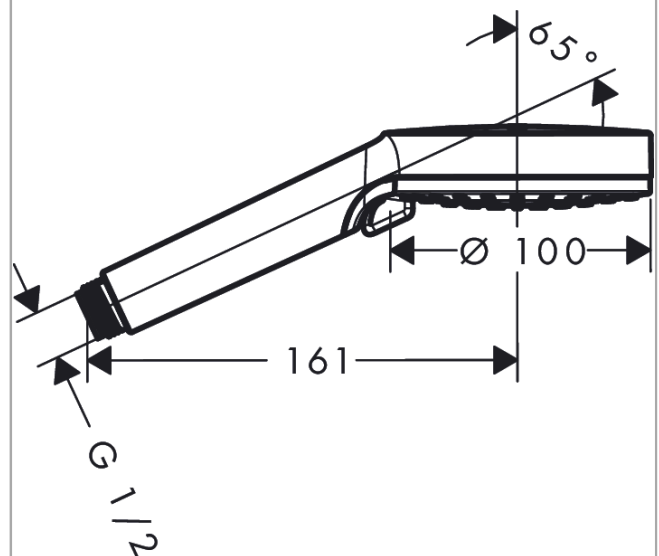

Vernis Blend

Hand shower 100 Vario

Surface: **Chrome** Article Number: **26270000**

Description

product features

- shower head size: 100 mm
- spray type: Rain, IntenseRain
- spray type adjustment by turning spray disc
- spray disc surface: easy cleanable plastic spray disc
- maximum flow rate at 3 bar: 15,2 l/min
- minimum flow pressure: 1 bar
- with internal water conduction
- rinseable screen seal
- connection thread G ½
- connection dimension: DN15
- suitable for continuous flow water heaters

Technology

Certificates

Product image

Scale drawing

Flowchart

The consumption was measured in combination with the appropriate fittings (thermostat/mixer/ in-wall valve) to reflect actual application in practice.