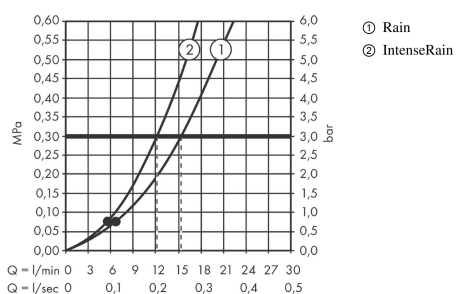

Vernis Blend

Hand shower 100 Vario

Surface: **Chrome** Article Number: **26270000**

Description

product features

- shower head size: 100 mm
- spray type: Rain, IntenseRain
- spray type adjustment by turning spray disc
- spray disc surface: easy cleanable plastic spray disc
- maximum flow rate at 3 bar: 15,2 l/min
- minimum flow pressure: 1 bar
- with internal water conduction
- rinseable screen seal
- connection thread G ½
- connection dimension: DN15
- suitable for continuous flow water heaters

Technology

Certificates

Product image

Scale drawing

Flowchart

The consumption was measured in combination with the appropriate fittings (thermostat/mixer/ in-wall valve) to reflect actual application in practice.