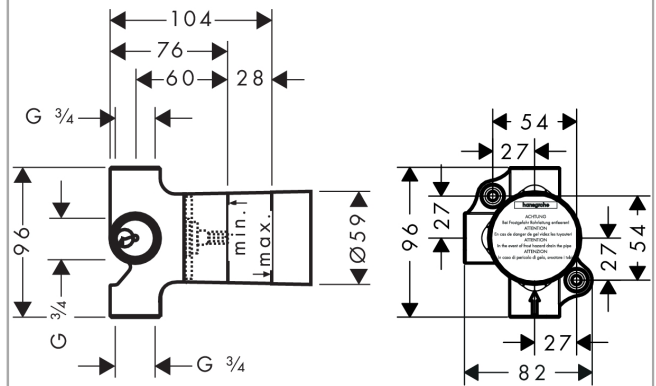

Scale drawing