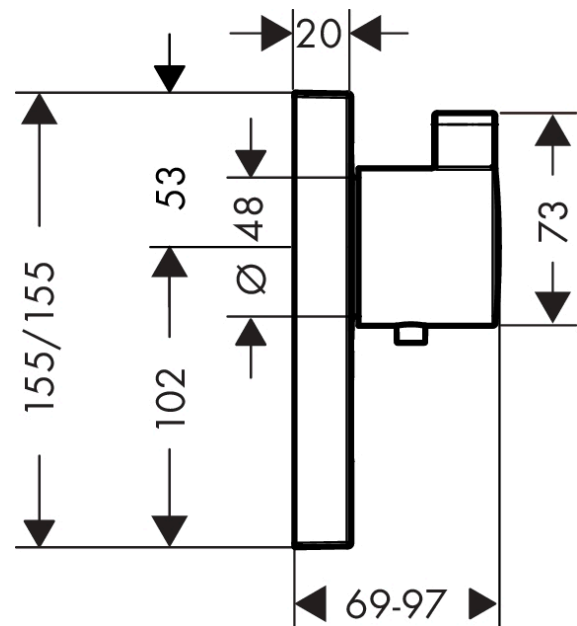

#### product features

- 1 function and 1 additional outlet
- Select push-button on/off control for 1 outlet
- flow rate hand shower connection at 0.3 MPa: 34 l/min
- flow rate upper outlet: 59 l/min
- thermostat cartridge, Select valve
- min. operating pressure: 1 bar
- max. operating pressure: 10 bar
- safety lock at 40° C
- temperature limitation adjustable
- scope of supply: handle, sleeve, escutcheon, mixing unit, button hand shower
- dirt filter included
- not included: basic set

### Scale drawing