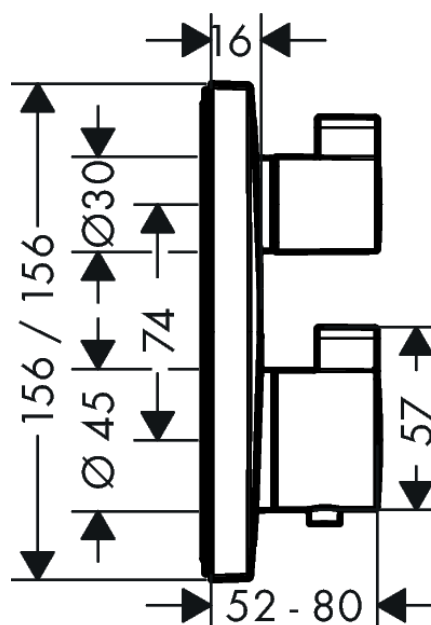

**Ecostat Square**  
**Thermostat for concealed installation for 2 functions**  
 Surfaces: **Chrome** Article Number: **15714000**

## Description

### product features

- 2 outlets
- thermostat cartridge, shut-off/ diverter valve
- safety lock at 40° C
- temperature limitation adjustable
- scope of supply: handles, sleeve, mixing unit, escutcheon, shut-off/ diverter valve
- not included: basic set

## Scale drawing